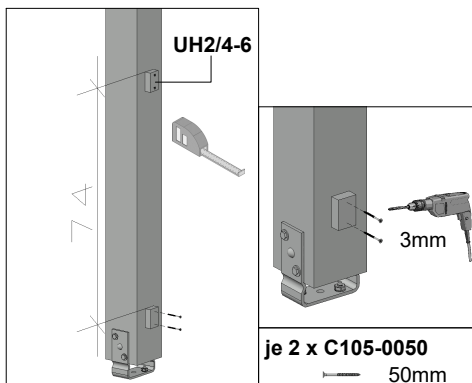

210077 (Gr. 4)

2 x C111-3		22 x C105-0050	
1 x C110-014		2 x C103-0040	
4 x L208-070			
5 x A108-16			
1 x C110-M8			

A

B

C

D

Brüstung aus Andreaskreuzen für 4-Eck Pavillon

Parapet with St Andrew's cross design for pavillion