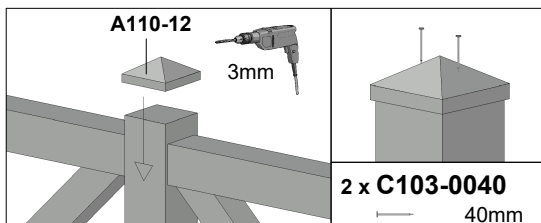

210077 (Gr. 4)

2 x C111-3		22 x C105-0050	
1 x C110-014		2 x C103-0040	
4 x L208-070			
5 x A108-16			
1 x C110-M8			

A

B

C

D

Brüstung aus Andreaskreuzen für 4-Eck Pavillon

Parapet with St Andrew's cross design for pavillion