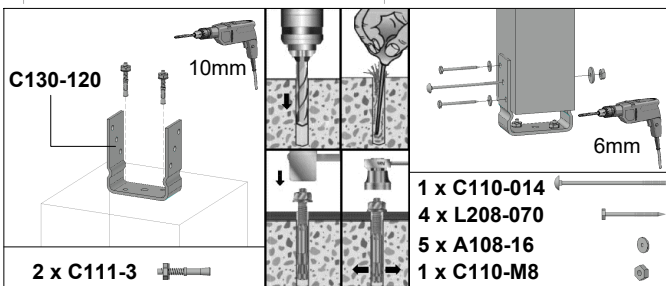

Brüstung aus Andreaskreuzen für 4-Eck Pavillon

Parapet with St Andrew's cross design for pavillion

210060 (Gr. 3)

2 x C111-3		22 x C105-0050	
1 x C110-014		2 x C103-0040	
4 x L208-070			
5 x A108-16			
1 x C110-M8			

210077 (Gr. 4)

2 x C111-3		22 x C105-0050	
1 x C110-014		2 x C103-0040	
4 x L208-070			
5 x A108-16			
1 x C110-M8			

A

B

C

D