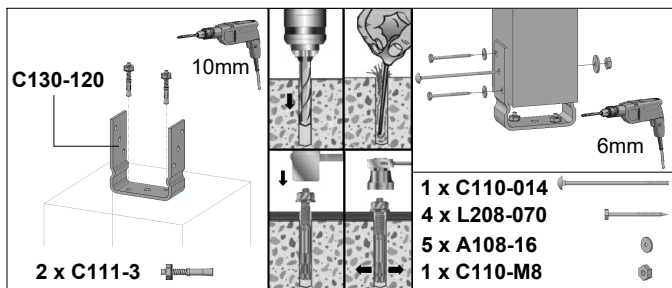

2 x C111-3

1 x C110-014

4 x L208-070

5 x A108-16

1 x C110-M8

22 x C105-0050

2 x C103-0040

A