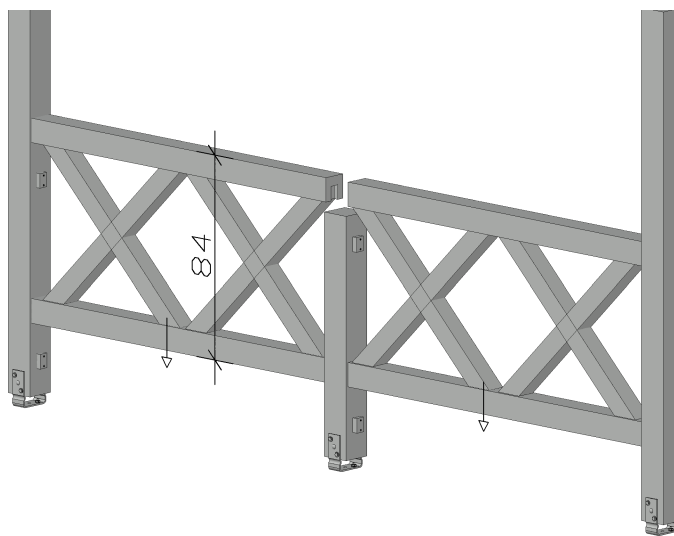

Brüstung aus Andreaskreuzen für 4-Eck Pavillon

Parapet with St Andrew's cross design for pavillion

20938 5 (Gr. 1)

14 x C105-0050

21005 3 (Gr. 2)

2 x C111-3

1 x C110-014

4 x L208-070

5 x A108-16

1 x C110-M8

22 x C105-0050

2 x C103-0040

A

1 x C110-014

4 x L208-070

5 x A108-16

1 x C110-M8

B

C

je 2 x C105-0050

50mm

D

2 x C103-0040

40mm