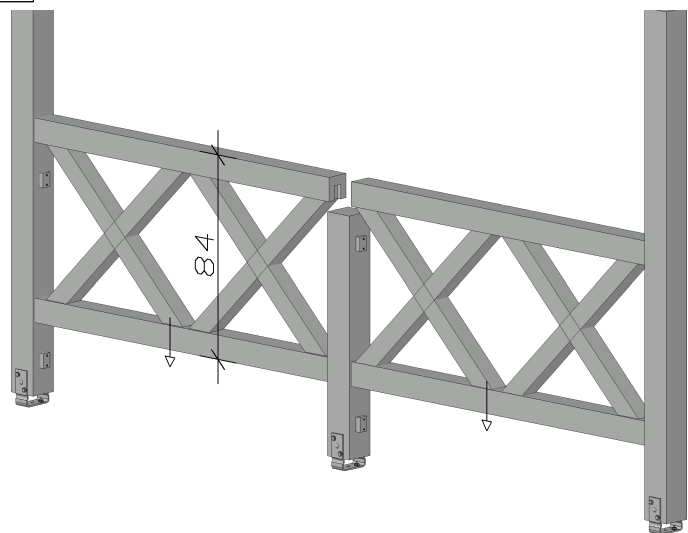

210077 (Gr. 4)

2 x C111-3		22 x C105-0050	
1 x C110-014		2 x C103-0040	
4 x L208-070			
5 x A108-16			
1 x C110-M8			

A

B

C

D

Brüstung aus Andreaskreuzen für 4-Eck Pavillon

Parapet with St Andrew's cross design for pavillion