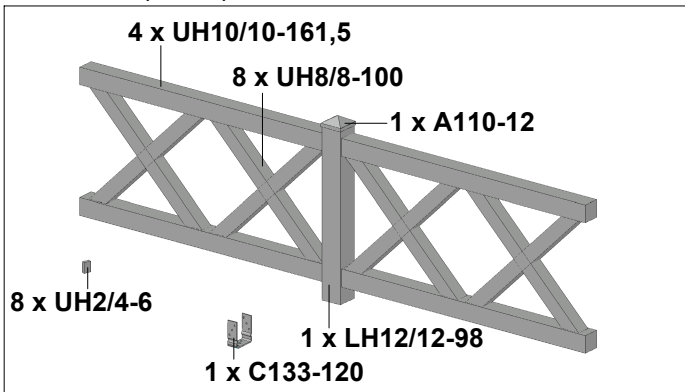

Brüstung aus Andreaskreuzen für 4-Eck Pavillon

Parapet with St Andrew's cross design for pavillion

20938 5 (Gr. 1)

14 x C105-0050

21005 3 (Gr. 2)

2 x C111-3

1 x C110-014

4 x L208-070