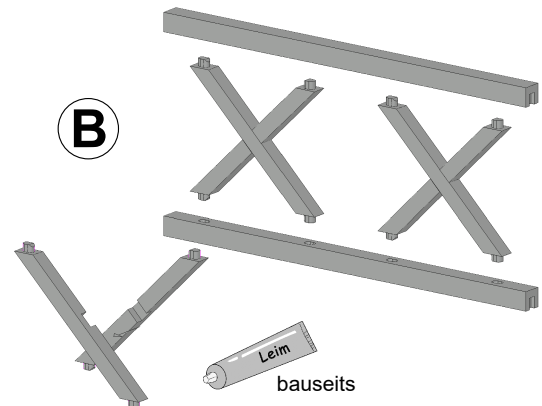

210077 (Gr. 4)

2 x C111-3		22 x C105-0050	
1 x C110-014		2 x C103-0040	
4 x L208-070			
5 x A108-16			
1 x C110-M8			

A

B

C

D

Brüstung aus Andreaskreuzen für 4-Eck Pavillon

Parapet with St Andrew's cross design for pavillion