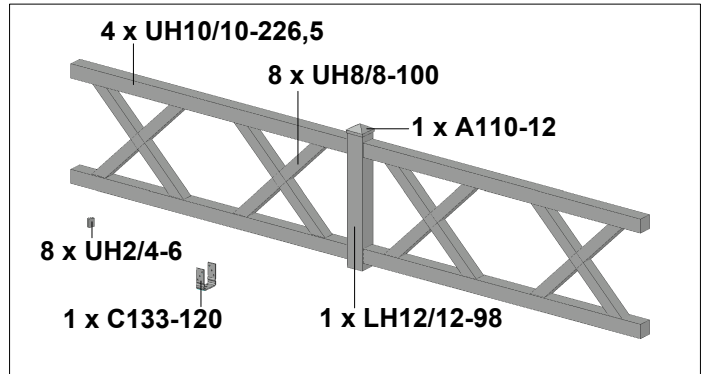

210077 (Gr. 4)