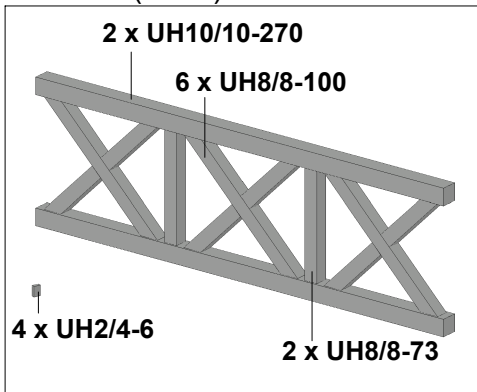

Brüstung aus Andreaskreuzen für 4-Eck Pavillon

Parapet with St Andrew's cross design for pavillion

20938 5 (Gr. 1)

14 x C105-0050

21005 3 (Gr. 2)

2 x C111-3

1 x C110-014

4 x L208-070