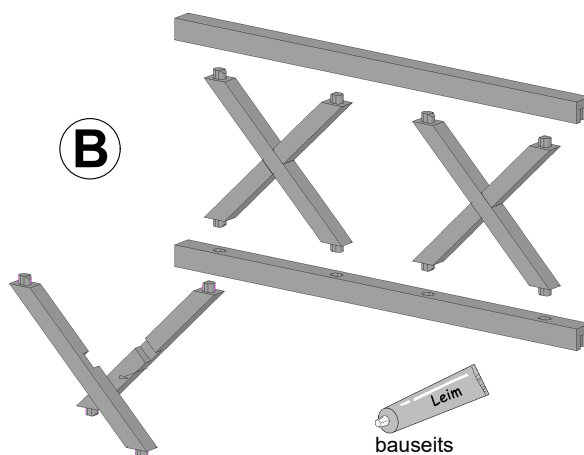

Brüstung aus Andreaskreuzen für 4-Eck Pavillon

Parapet with St Andrew's cross design for pavillion

20938 5 (Gr. 1)

14 x C105-0050

21005 3 (Gr. 2)

2 x C111-3

1 x C110-014

4 x L208-070

5 x A108-16

1 x C110-M8

22 x C105-0050

2 x C103-0040

A

1 x C110-014

4 x L208-070

5 x A108-16

1 x C110-M8

B

C

je 2 x C105-0050

50mm

D

2 x C103-0040

40mm

Brüstung aus Andreaskreuzen für 4-Eck Pavillon

Parapet with St Andrew's cross design for pavillion

210060 (Gr. 3)

2 x C111-3		22 x C105-0050	
1 x C110-014		2 x C103-0040	
4 x L208-070			
5 x A108-16			
1 x C110-M8			