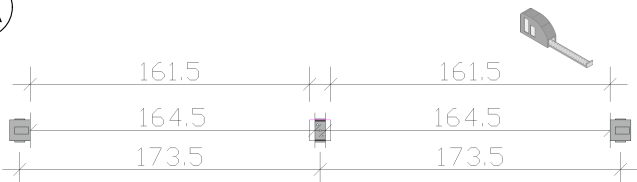

2 x C111-3

1 x C110-014

4 x L208-070

5 x A108-16

1 x C110-M8

22 x C105-0050

2 x C103-0040

A