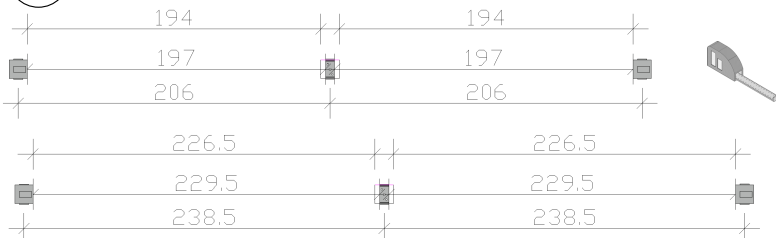

Brüstung aus Andreaskreuzen für 4-Eck Pavillon

Parapet with St Andrew's cross design for pavillion

210060 (Gr. 3)

2 x C111-3		22 x C105-0050	
1 x C110-014		2 x C103-0040	
4 x L208-070			
5 x A108-16			
1 x C110-M8			

210077 (Gr. 4)

2 x C111-3		22 x C105-0050	
1 x C110-014		2 x C103-0040	
4 x L208-070			
5 x A108-16			
1 x C110-M8			

A

B

C

D