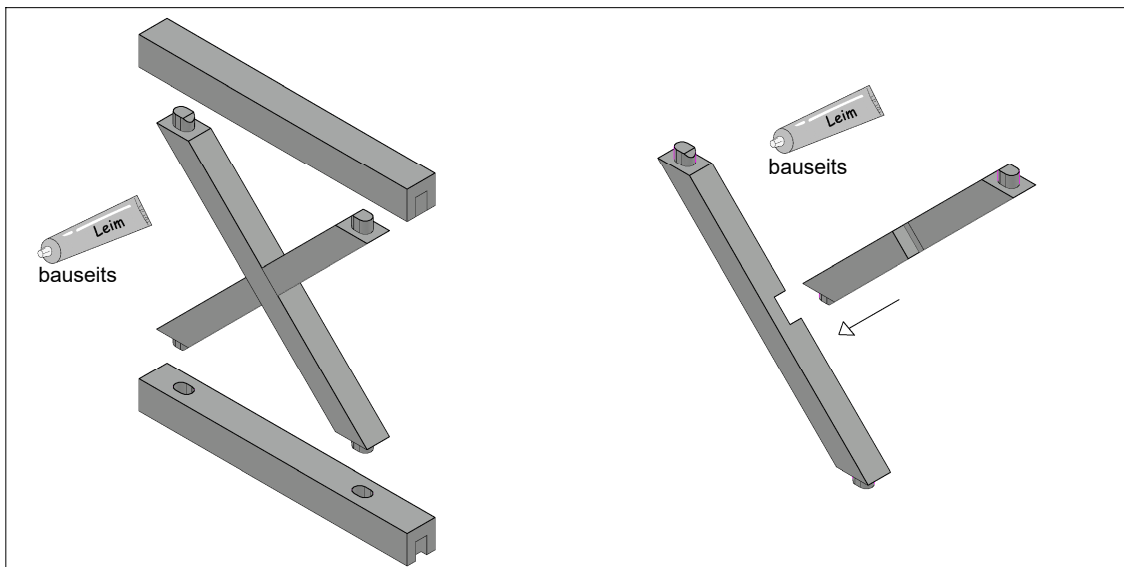

Brüstung aus Andreaskreuzen für 4-Eck Pavillon

Parapet with St Andrew's cross design for pavillion

210008

	14 x C105-0050 2 x C103-0040	C133-120 10mm	
	Pfostenplan / Postsplan	2 x C111-3	6mm
		1 x C110-014 4 x L208-070 5 x A108-16 1 x C110-M8	

3mm	UH2/4-6 74 16	3mm	1 x A110-12
je 2 x C105-0050 50mm	2 x C103-0040 40mm