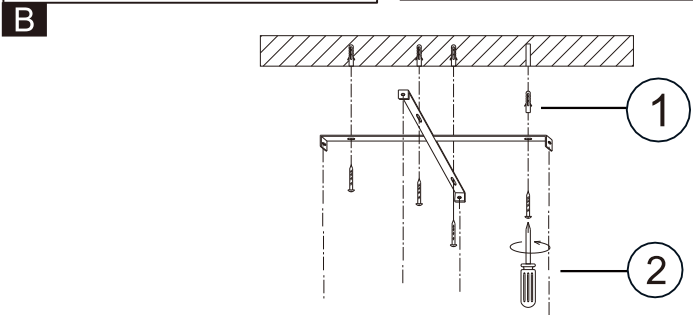

LED MAX 56 W 35V 220-240V~ 50/60Hz	
Frequency Bandwidth	Maximal radiation transmitting power
2410-2475MHz	-0.7dBm

GLOBO
LIGHTING
www.globo-lighting.com

67163-56
67163-56G

ON
LM ↑
6000K

ON	○ OFF
☀ LM ↑	☀ LM ↓
● CCT ↑	○ CCT ↓
↻	☾

OFF
LM ↓
2700K
Night light

- memory function
- 4000K 3 LIGHT STEPS 6000K 2700K
- 2700K-6000K
- night light
- dimmable
- colour fixing
- incl.
- many light steps
- many steps

GLOBO Handels GmbH
Gewerbestr. 3
A-9184 Sankt Peter
Austria
www.globo-lighting.com
office@globo-lighting.com