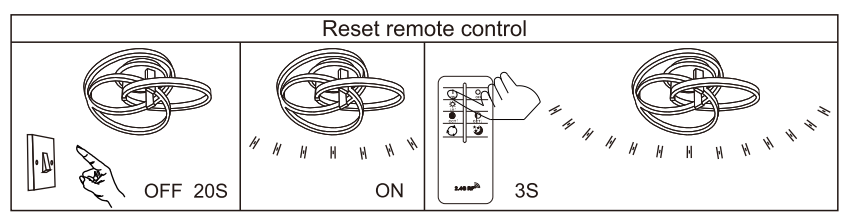

LED MAX 56 W 35V 220-240V~ 50/60Hz	
Frequency Bandwidth	Maximal radiation transmitting power
2410-2475MHz	-0.7dBm

GLOBO
LIGHTING
www.globo-lighting.com

67163-56
67163-56G

ON
LM ↑
6000K

ON	○ OFF
☀ LM ↑	☀ LM ↓
● CCT ↑	○ CCT ↓
↻	☾

OFF
LM ↓
2700K
Night light

- memory function
- 4000K 3 LIGHT STEPS 6000K 2700K
- 2700K-6000K
- night light
- dimmable
- colour fixing
- incl.
- many light steps
- many steps

GLOBO Handels GmbH
Gewerbestr. 3
A-9184 Sankt Peter
Austria
www.globo-lighting.com
office@globo-lighting.com