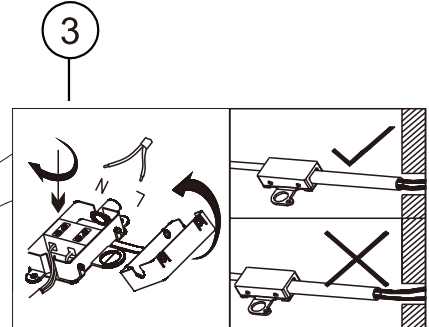

LED MAX 56 W 35V 220-240V~ 50/60Hz	
Frequency Bandwidth	Maximal radiation transmitting power
2410-2475MHz	-0.7dBm

GLOBO
LIGHTING
www.globo-lighting.com

67163-56
67163-56G

ON
LM ↑
6000K

ON	○ OFF
☀ LM ↑	☀ LM ↓
● CCT ↑	○ CCT ↓
↻	☾