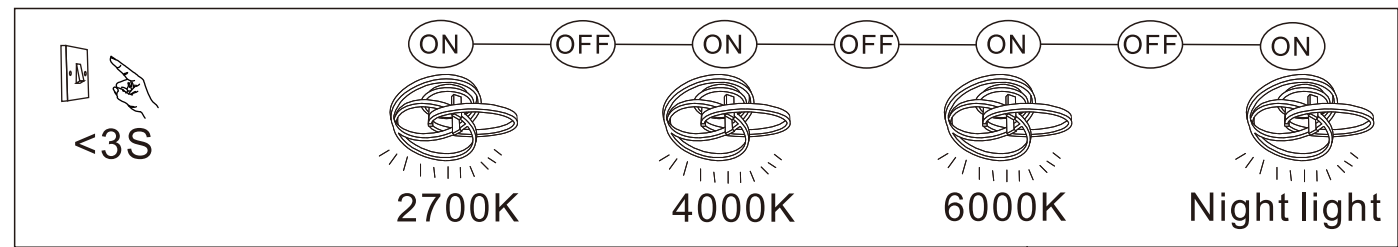

LED MAX 56 W 35V 220-240V~ 50/60Hz	
Frequency Bandwidth	Maximal radiation transmitting power
2410-2475MHz	-0.7dBm

GLOBO
LIGHTING
www.globo-lighting.com

67163-56
67163-56G

ON
LM ↑
6000K

ON	○ OFF
☀ LM ↑	☀ LM ↓
● CCT ↑	○ CCT ↓
↻	☾

OFF
LM ↓
2700K
Night light

- memory function
- 4000K 3 LIGHT STEPS 6000K 2700K
- 2700K-6000K
- night light
- dimmable
- colour fixing
- incl.
- many light steps
- many steps

GLOBO Handels GmbH
Gewerbestr. 3
A-9184 Sankt Peter
Austria
www.globo-lighting.com
office@globo-lighting.com