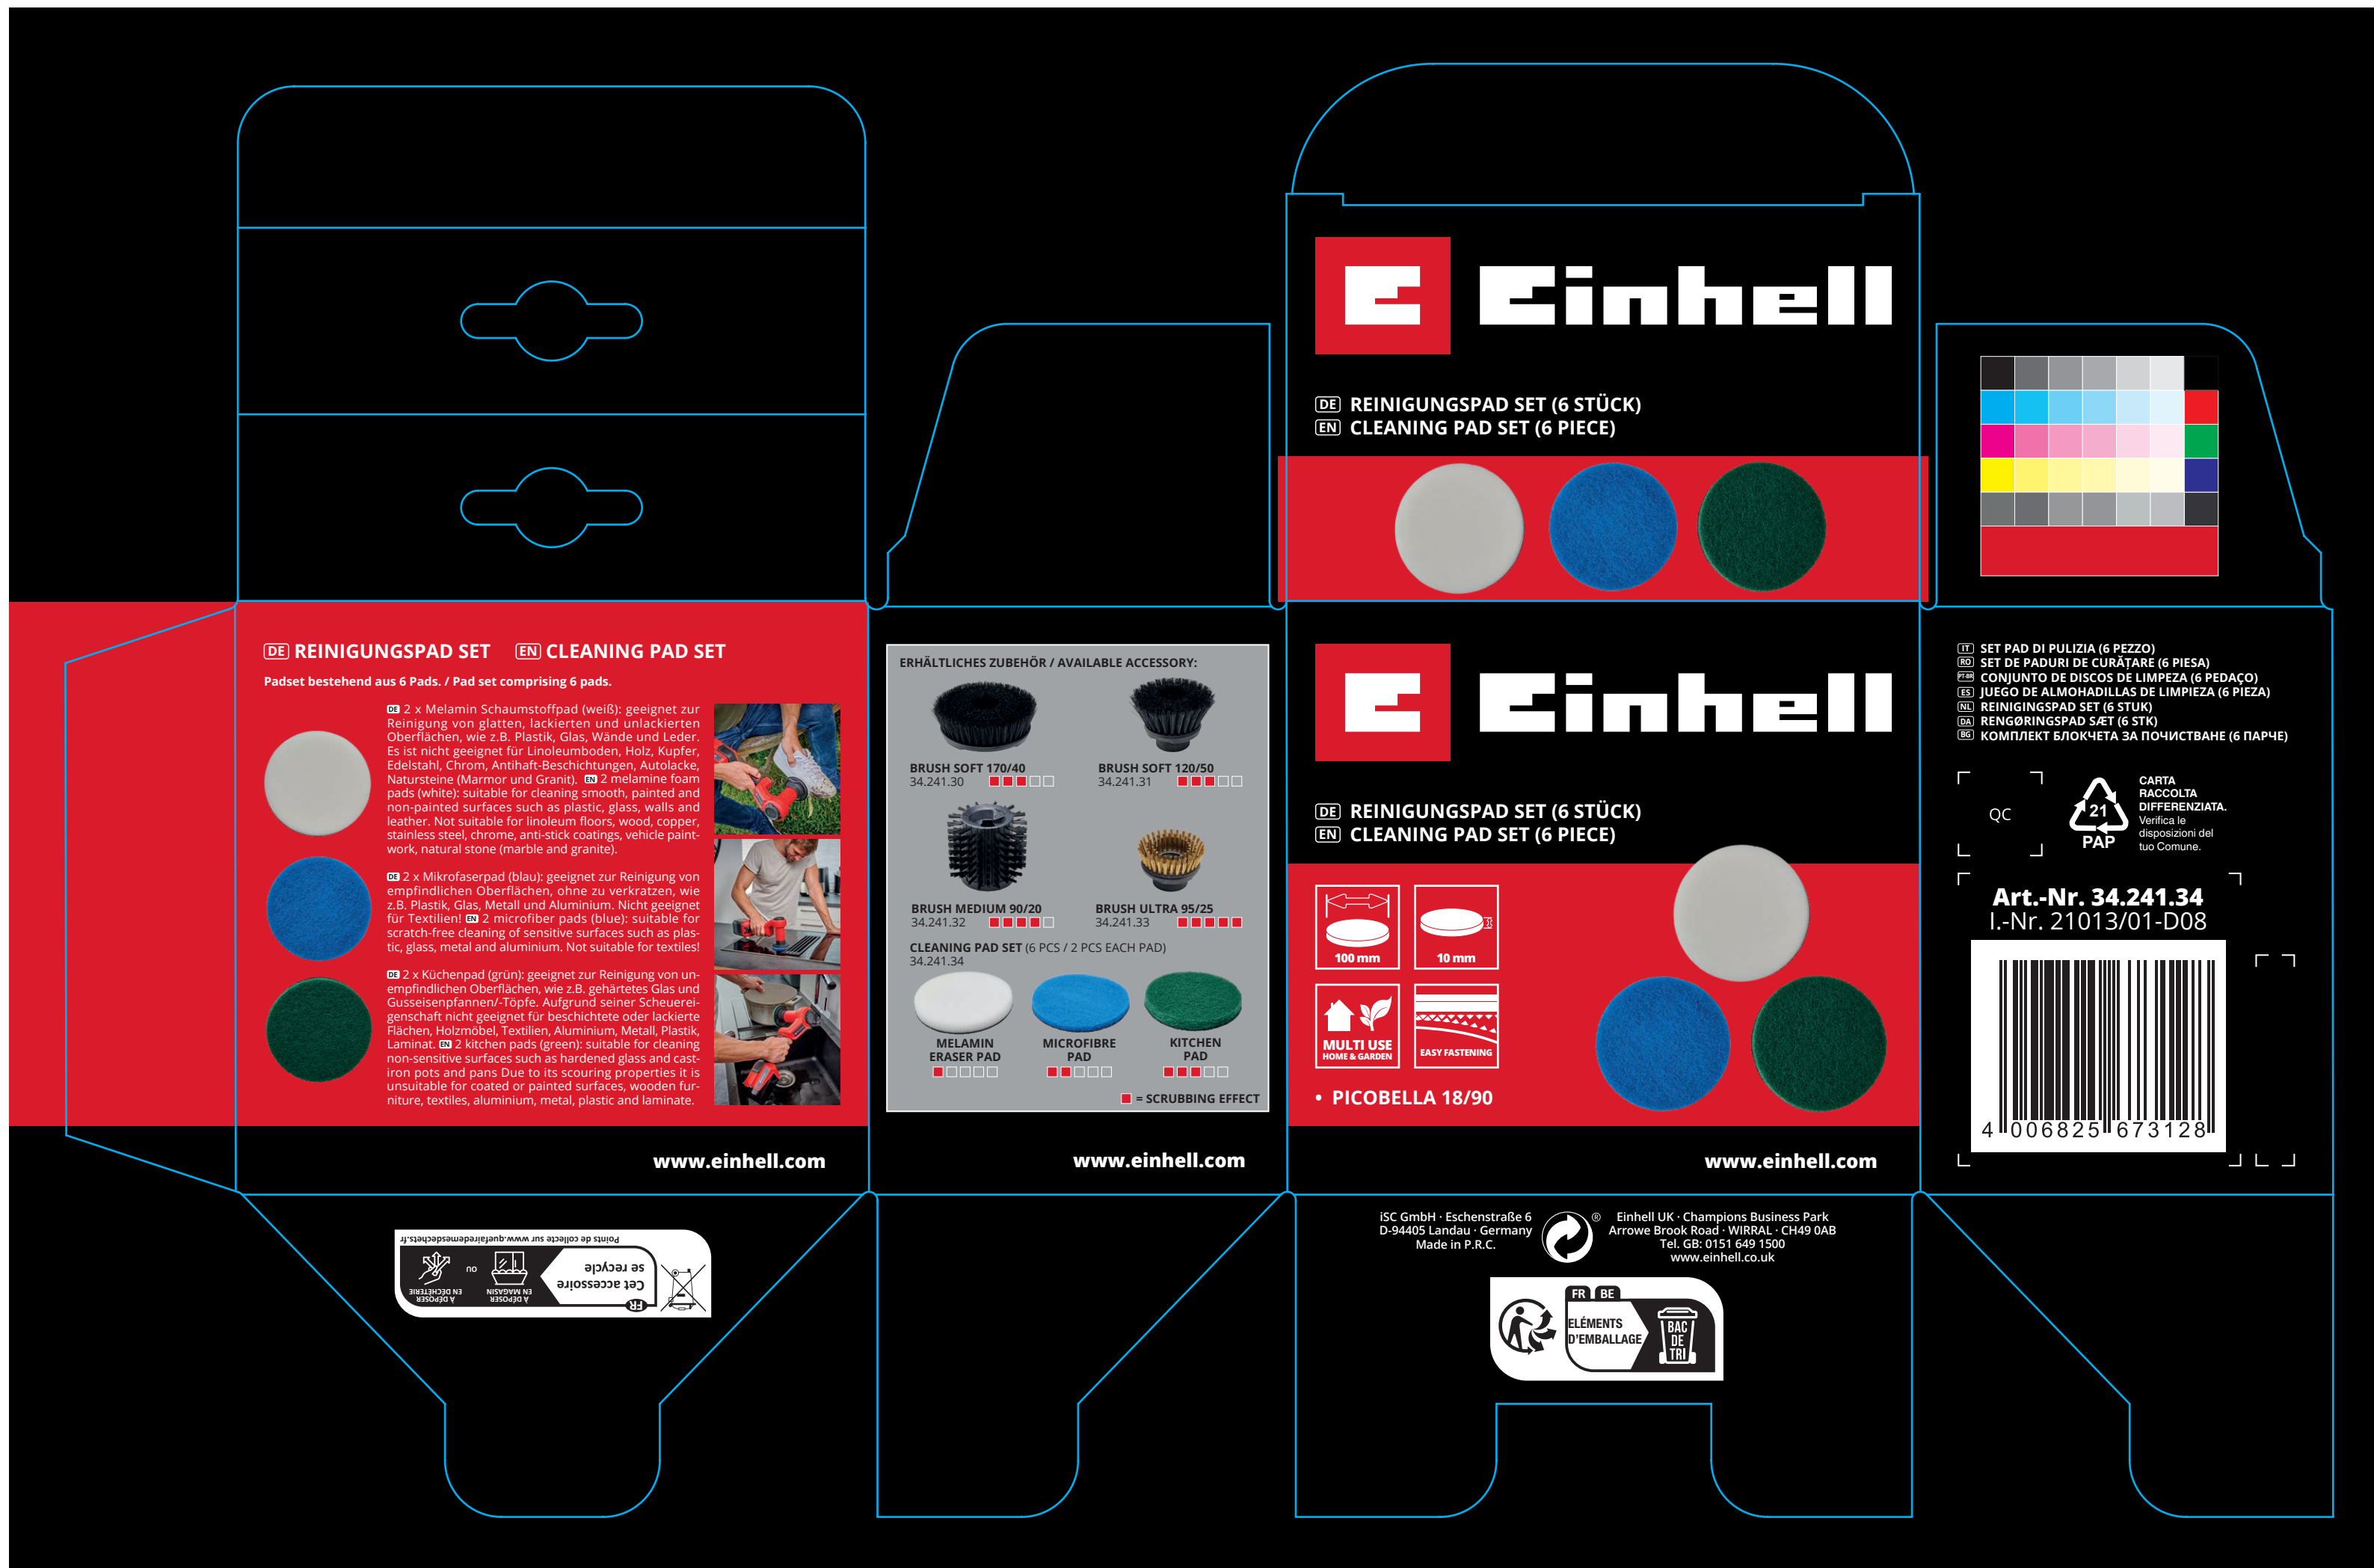

Package Einhell ACCESSORY
 Reinigungspad Set
 Layout in original size,
 package 4color-process
 + Pantone 3517 C
 colors and order
 of sides like here

Size:
 Length: 112 mm
 Depth: 74 mm
 Height: 105 mm

Date: 14.08.2023

Art.-Nr. 34.241.34
 I.-Nr. 21013/01-A08

105 mm

74 mm

112 mm

DE REINIGUNGSPAD SET (6 STÜCK)
 EN CLEANING PAD SET (6 PIECE)

DE REINIGUNGSPAD SET EN CLEANING PAD SET

Padset bestehend aus 6 Pads. / Pad set comprising 6 pads.