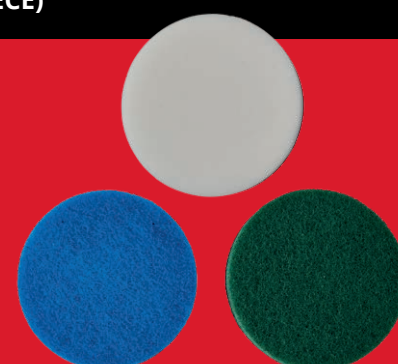

Package Einhell ACCESSORY
Reinigungspad Set
Layout in original size,
package 4color-process
+ Pantone 3517 C
colors and order
of sides like here

Size:
Length: 112 mm
Depth: 74 mm
Height: 105 mm

Date: 14.08.2023

Art.-Nr. 34.241.34
I.-Nr. 21013/01-A08

105 mm

74 mm

112 mm

DE REINIGUNGSPAD SET (6 STÜCK)
EN CLEANING PAD SET (6 PIECE)

DE REINIGUNGSPAD SET EN CLEANING PAD SET

Padset bestehend aus 6 Pads. / Pad set comprising 6 pads.