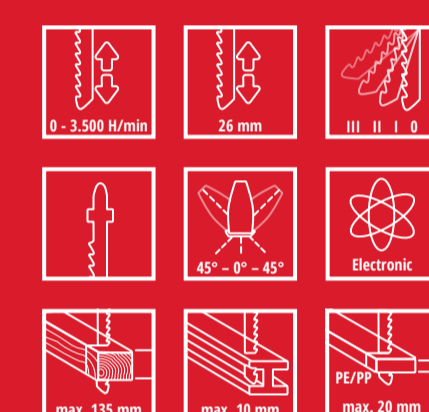

PROFESSIONAL

TP-JS 18/135 Li BL - Solo