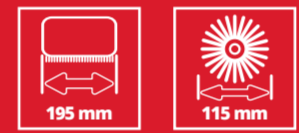

DE OBERFLÄCHENBÜRSTE ULTRA (STEIN)
EN ULTRA SURFACE BRUSH (STONE)

www.einhell.com