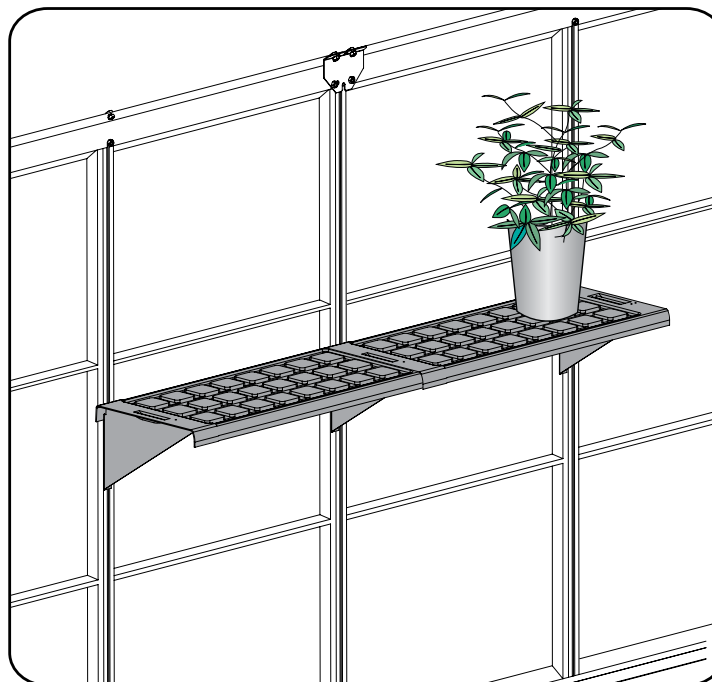

# Twin Shelf Kit™

Approx. Dim.

125L x 26W x 16.5H cm / 49.2"L x 10.2"W x 6.5"H

65L x 26W x 16.5H cm / 25.6"L x 10.2"W x 6.5"H

WE ARE HERE TO HELP  
Contact us on our website :

Customer Support

[bit.ly/3kY07dP](https://bit.ly/3kY07dP)