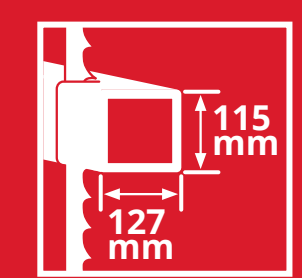

360 mm

18 V

www.einhell.com

18 V