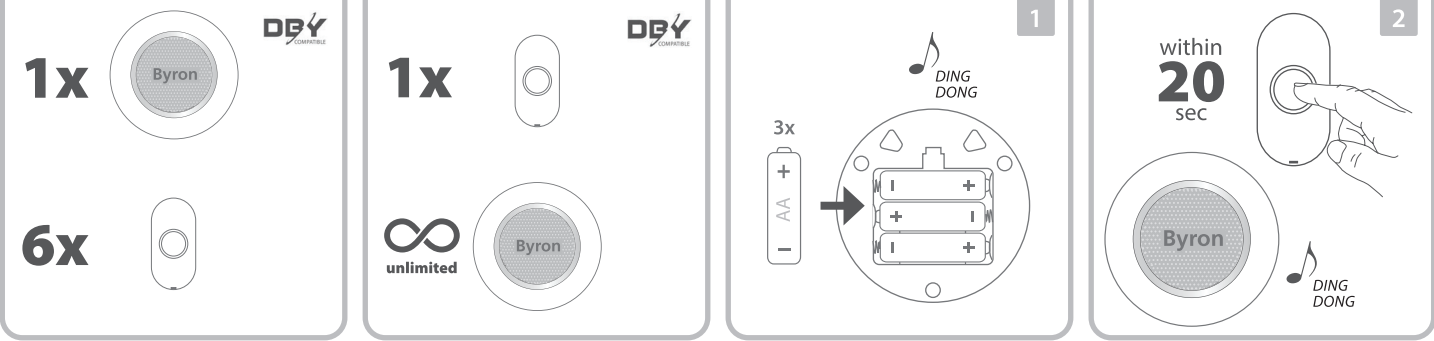

PAIRING MULTIPLE CHIMES | KOPPELN MEHRERER KLINGELN | JUMELAGE DE PLUSIEURS CARILLONS | MEERDERE DEURBELLEN KOPPELEN | ACCOPPIAMENTO MULTIPLIO | EMPAREJANDO MÚLTIPLES TIMBRES