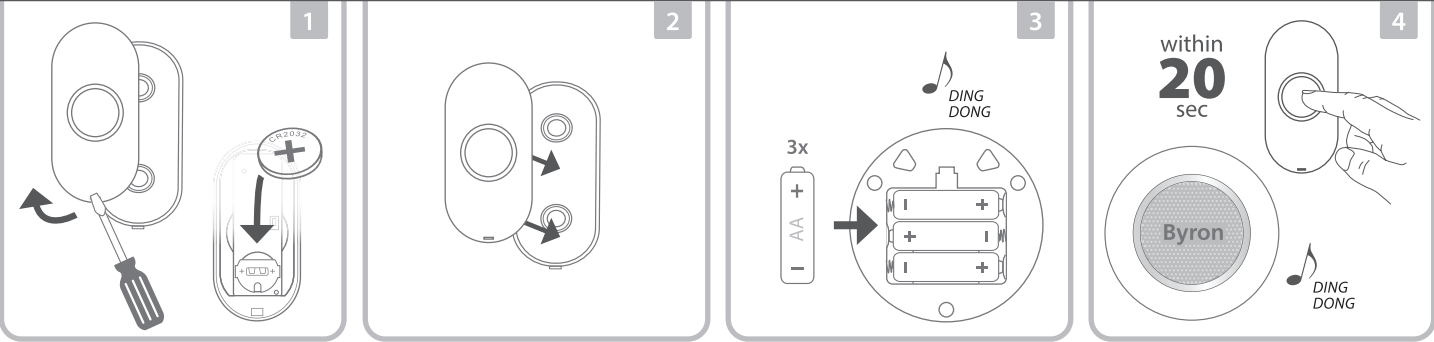

FIRST SET-UP | ERSTEINRICHTUNG | PREMIÈRE CONFIGURATION | EERSTE INSTALLATIE | PRIMO SET-UP | PRIMERA CONFIGURACIÓN