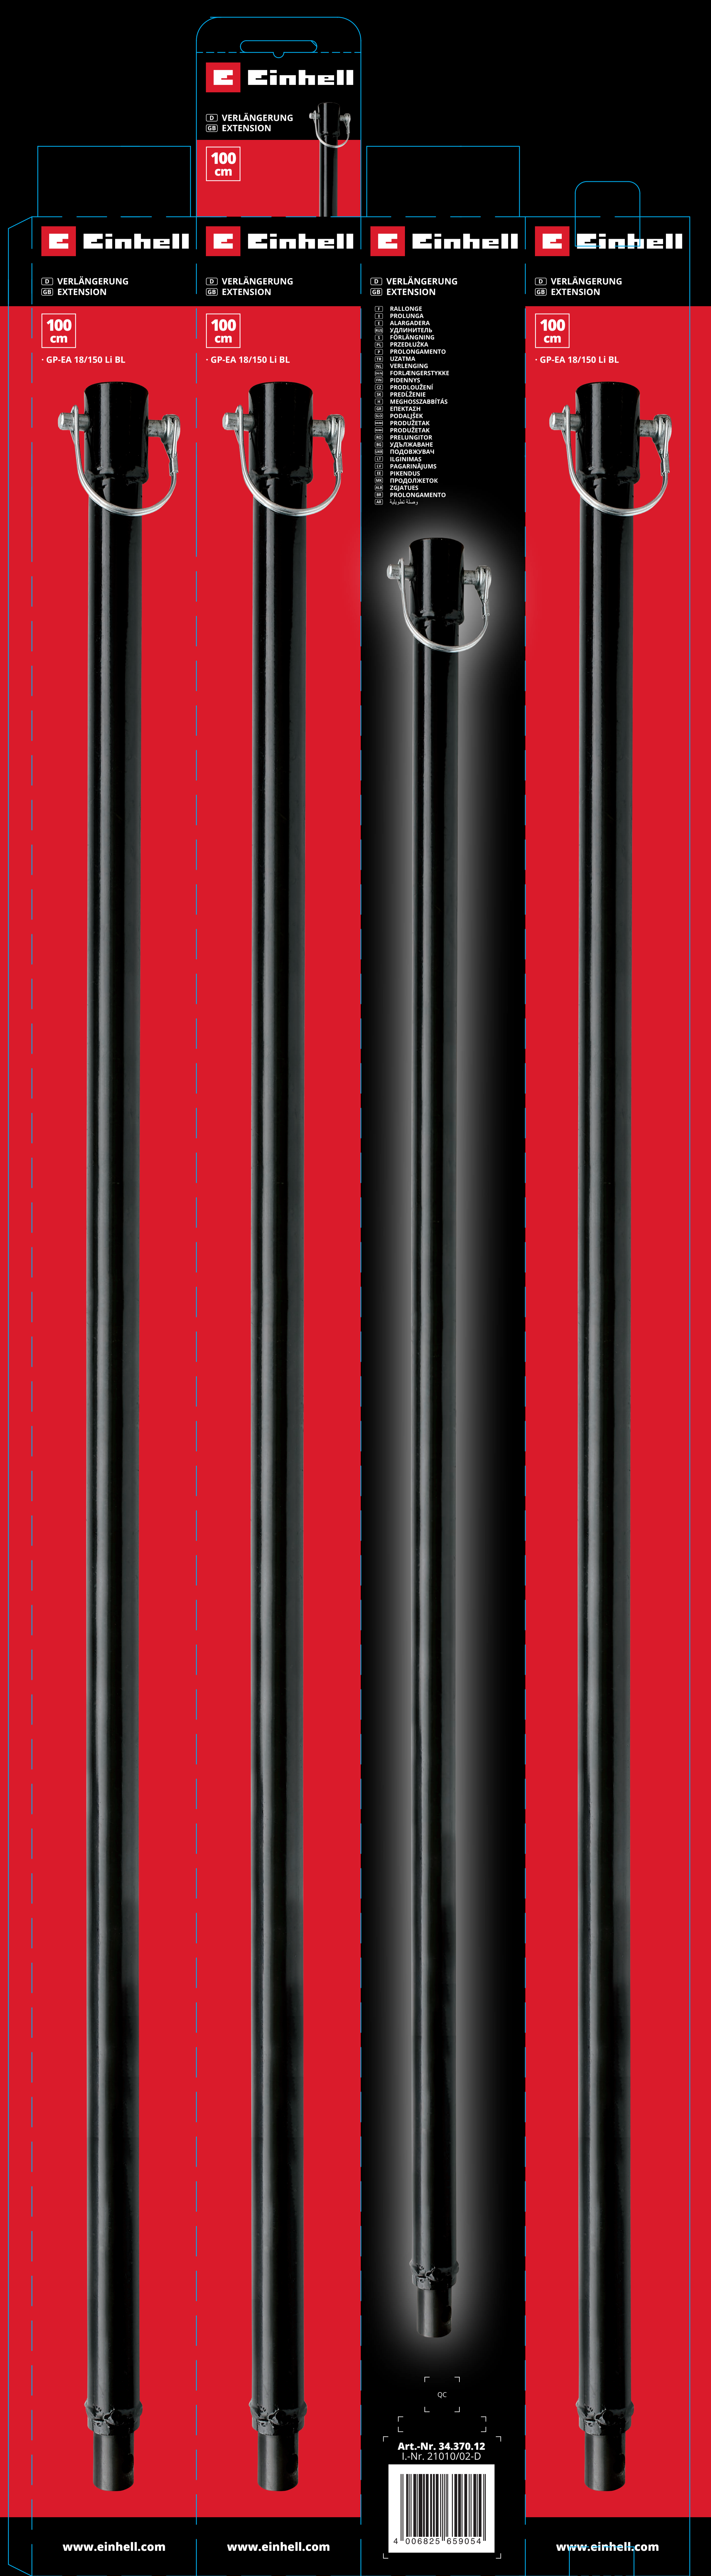

70 mm

70 mm

70 mm

70 mm

Package Einhell ACCESSORY
Mörtelrührer (Erdborher)
Layout in original size, package
4color-process + Pantone 3517 C,
colors and order
of sides like here

Size:
Length: 70 mm
Height: 1005 mm
Depth: 70 mm

Date: 10.06.2021

Art.-Nr. 34.370.12
I.-Nr. 21010/02-D

4 006825 659054

1005 mm

www.einhell.com

www.einhell.com

Art.-Nr. 34.370.12
I.-Nr. 21010/02-D

4 006825 659054

www.einhell.com