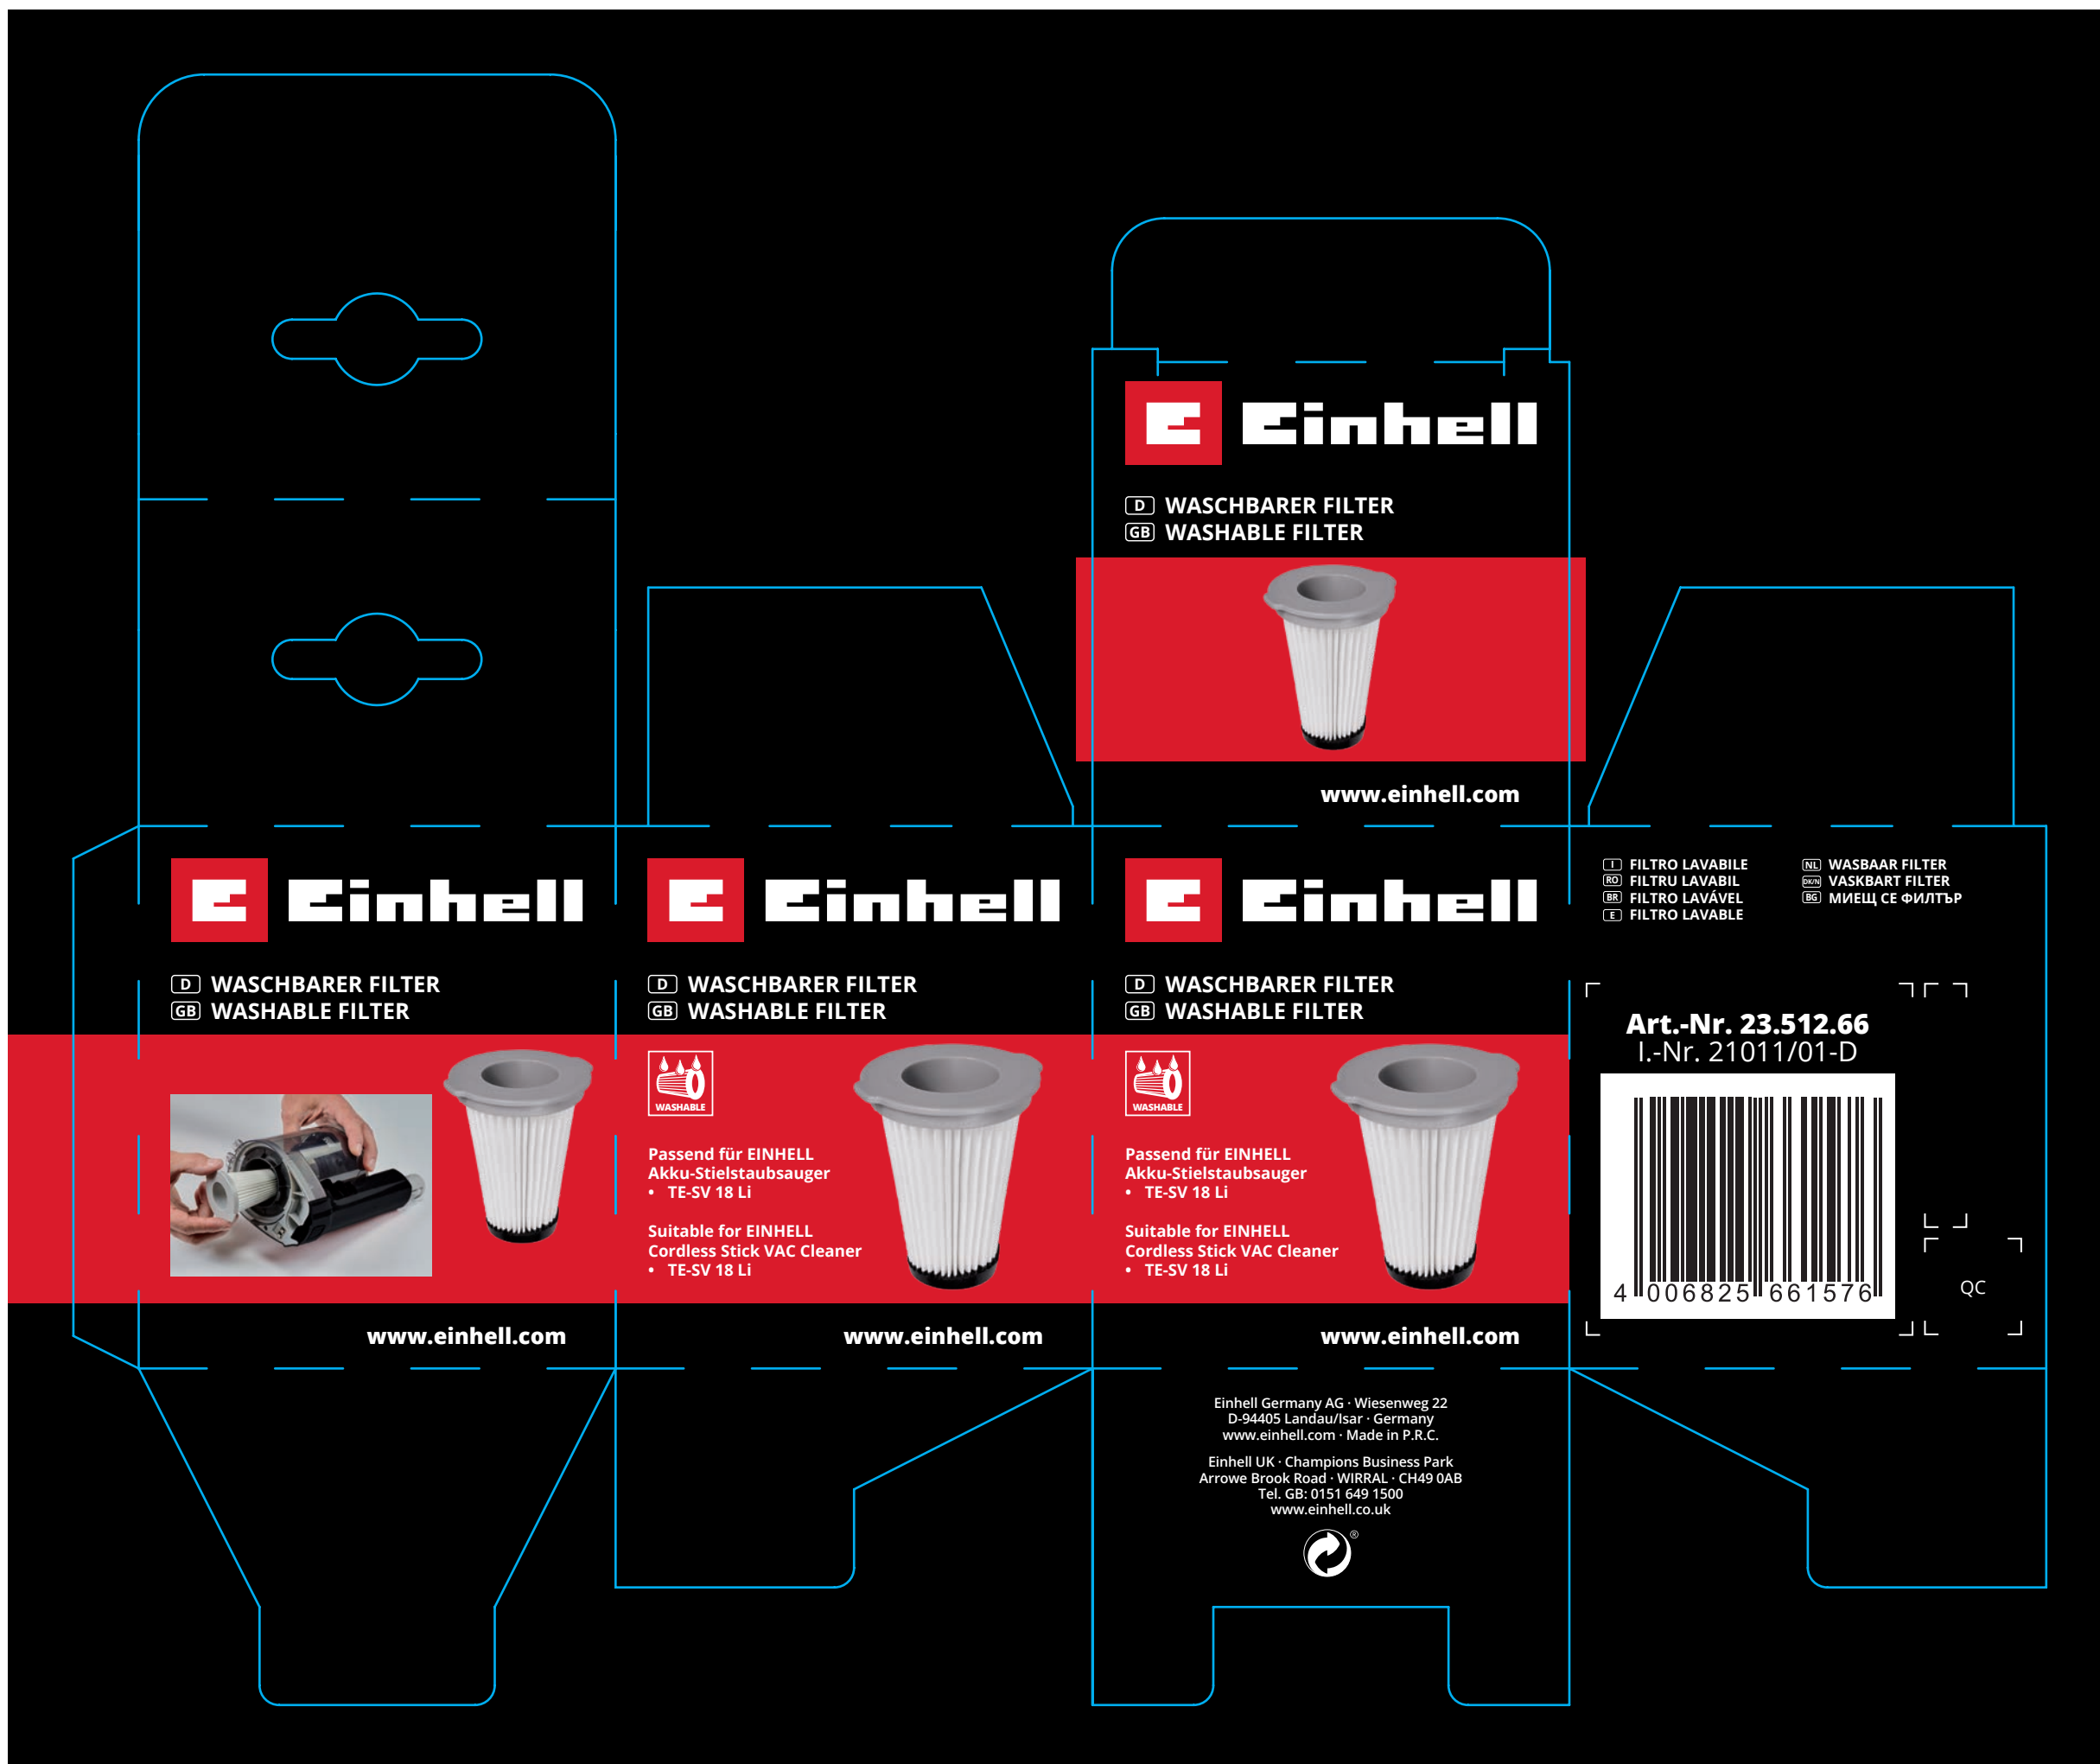

73 mm

73 mm

73 mm

73 mm

Package Einhell ACCESSORY  
 Waschbarer Filter  
 Layout in original size,  
 package 4color-process  
 + Pantone 3517 C  
 colors and order  
 of sides like here

Size:  
 Length: 73 mm  
 Height: 83 mm  
 Depth: 73 mm

Date: 28.06.2021

Art.-Nr. 23.512.66  
 I.-Nr. 21011/01-D

83 mm

Einhell Germany AG · Wiesenweg 22  
 D-94405 Landau/Isar · Germany  
 www.einhell.com · Made in P.R.C.  
 Einhell UK · Champions Business Park  
 Arrowe Brook Road · WIRRAL · CH49 0AB  
 Tel. GB: 0151 649 1500  
 www.einhell.co.uk