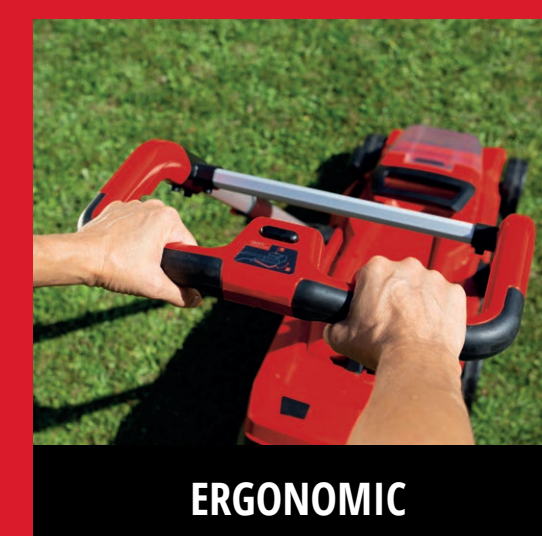

FOLDABLE HANDLE - EASY STORAGE

Package Einhell EXPERT
GE-CM 36/550 (2x4,0 Ah)
Layout in original size, package
4color-process + Pantone 3517 C,
colors and order
of sides like here

Size:
Length: 905 mm
Height: 420 mm
Depth: 470 mm

Date: 09.12.2024

Art.-Nr. 45.144.30

F.Nr. 2102410-409

905 mm

470 mm

GE-CM 36/550 Kit

ERGONOMIC