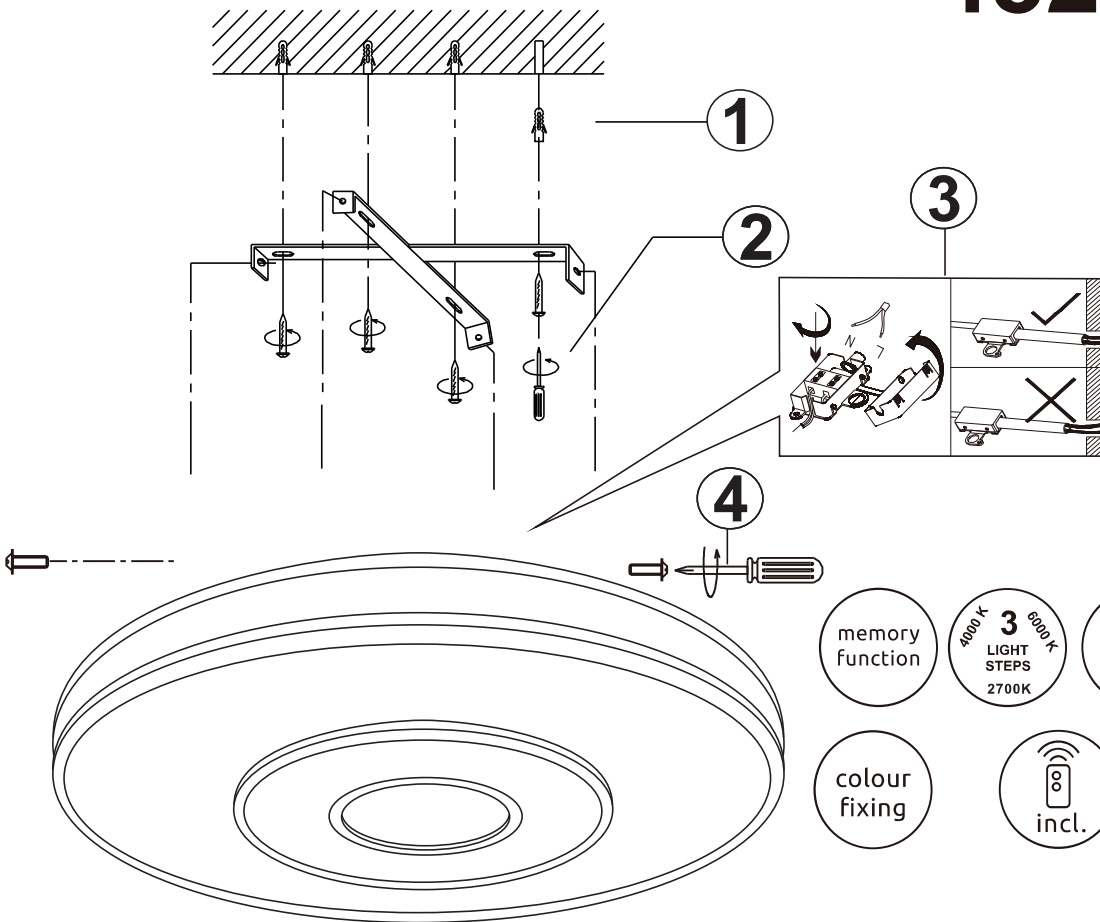

B

GLOBO
LIGHTING
www.globo-lighting.com

48276-48R

- memory function
- 3 LIGHT STEPS (4000K, 6000K, 2700K)
- many light steps
- 2700K-6000K
- night light
- colour fixing
- incl. remote control
- dimmable
- many steps

Frequency Bandwidth	Maximal radiation transmitting power
2410-2475MHz	-0.7dBm

48W LED DC 38.4V
220-240V~ 50/60Hz

Reset remote control

GLOBO Handels GmbH
Gewerbestr. 3
A-9184 Sankt Peter
AUSTRIA