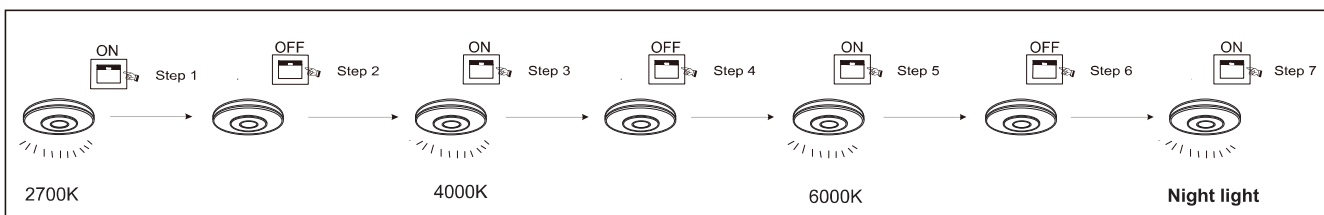

B

GLOBO
LIGHTING
www.globo-lighting.com

48276-48R

- memory function
- 3 LIGHT STEPS (4000K, 6000K, 2700K)
- many light steps
- 2700K-6000K
- night light
- colour fixing
- incl. remote control
- dimmable
- many steps

Frequency Bandwidth	Maximal radiation transmitting power
2410-2475MHz	-0.7dBm

48W LED DC 38.4V
220-240V~ 50/60Hz

Reset remote control

GLOBO Handels GmbH
Gewerbestr. 3
A-9184 Sankt Peter
AUSTRIA