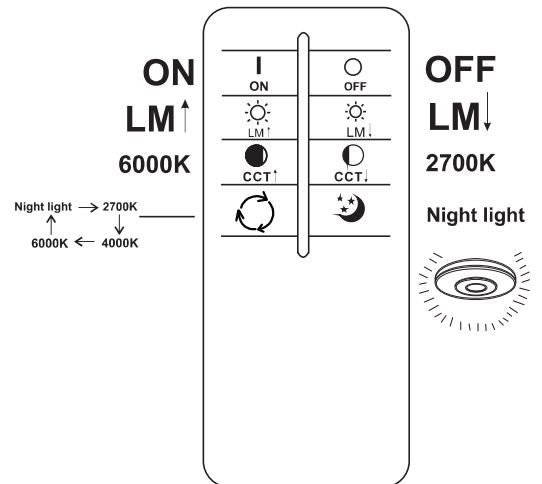

B

GLOBO
LIGHTING
www.globo-lighting.com

48276-48R

- memory function
- 3 LIGHT STEPS (4000K, 6000K, 2700K)
- many light steps
- 2700K-6000K
- night light
- colour fixing
- incl. remote control
- dimmable
- many steps

Frequency Bandwidth	Maximal radiation transmitting power
2410-2475MHz	-0.7dBm

48W LED DC 38.4V
220-240V~ 50/60Hz

Reset remote control

GLOBO Handels GmbH
Gewerbestr. 3
A-9184 Sankt Peter
AUSTRIA