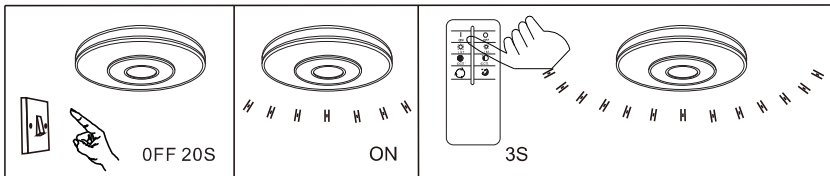

Reset remote control

GLOBO Handels GmbH
Gewerbestr. 3
A-9184 Sankt Peter
AUSTRIA