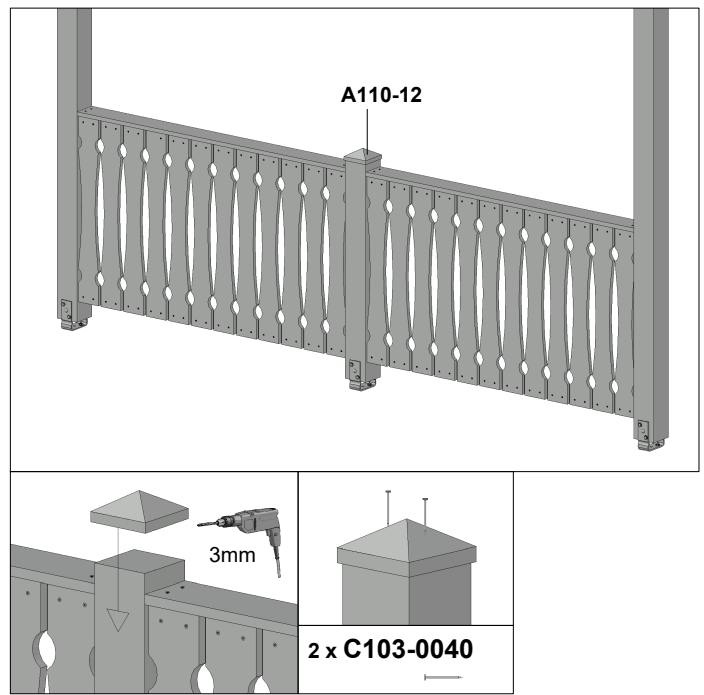

Brüstung aus Andreaskreuzen für 4-Eck Pavillon

Parapet with St Andrew's cross design for pavillion

210404 (Gr. 1)

88 x C105-0040
4 x C105-0100

210411 (Gr. 2)

2 x C111-3
1 x C110-014
4 x L208-070
5 x A108-16
1 x C110-M8
108 x C105-0040
16 x C105-0100
2 x C103-0040

A

B

C

D

Brüstung aus Andreaskreuzen für 4-Eck Pavillon

Parapet with St Andrew's cross design for pavillion

210428 (Gr. 3)

2 x C111-3		136 x C105-0040	
1 x C110-014		16 x C105-0100	
4 x L208-070		2 x C103-0040	
5 x A108-16			
1 x C110-M8			