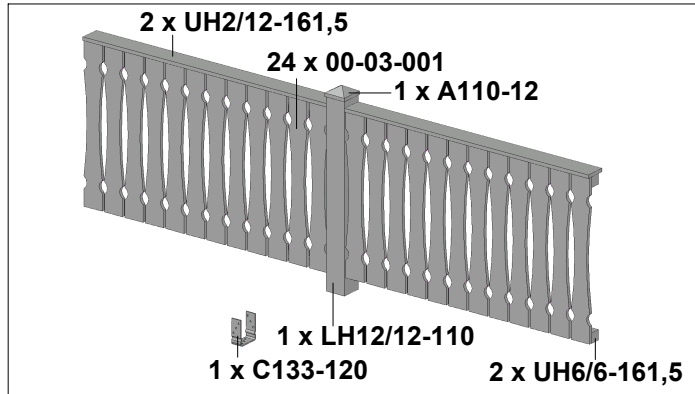

Brüstung aus Andreaskreuzen für 4-Eck Pavillon

Parapet with St Andrew's cross design for pavillion

210404 (Gr. 1)

88 x C105-0040
4 x C105-0100

210411 (Gr. 2)

2 x C111-3
1 x C110-014
4 x L208-070
5 x A108-16
1 x C110-M8
108 x C105-0040
16 x C105-0100
2 x C103-0040

A

B

C

D

Brüstung aus Andreaskreuzen für 4-Eck Pavillon

Parapet with St Andrew's cross design for pavillion

210428 (Gr. 3)

2 x C111-3		136 x C105-0040	
1 x C110-014		16 x C105-0100	
4 x L208-070		2 x C103-0040	
5 x A108-16			
1 x C110-M8			