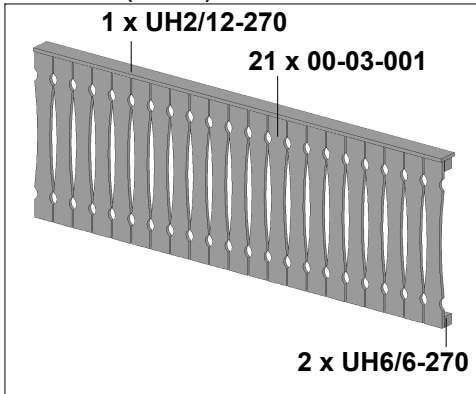

Brüstung aus Andreaskreuzen für 4-Eck Pavillon

Parapet with St Andrew's cross design for pavillion

210404 (Gr. 1)

88 x C105-0040
4 x C105-0100

210411 (Gr. 2)

2 x C111-3
1 x C110-014
4 x L208-070
5 x A108-16
1 x C110-M8
108 x C105-0040
16 x C105-0100
2 x C103-0040

A

B

C

D

Brüstung aus Andreaskreuzen für 4-Eck Pavillon

Parapet with St Andrew's cross design for pavillion

210428 (Gr. 3)

2 x C111-3		136 x C105-0040	
1 x C110-014		16 x C105-0100	
4 x L208-070		2 x C103-0040	
5 x A108-16			
1 x C110-M8			