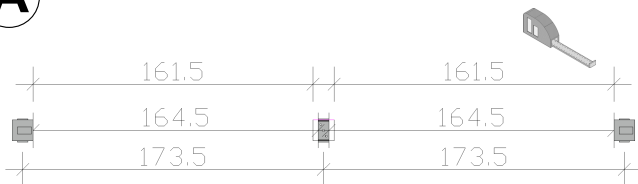

Brüstung aus Andreaskreuzen für 4-Eck Pavillon

Parapet with St Andrew's cross design for pavillion

210404 (Gr. 1)

88 x C105-0040
4 x C105-0100

210411 (Gr. 2)

2 x C111-3
1 x C110-014
4 x L208-070
5 x A108-16
1 x C110-M8
108 x C105-0040
16 x C105-0100
2 x C103-0040

A

B

C

D

Brüstung aus Andreaskreuzen für 4-Eck Pavillon

Parapet with St Andrew's cross design for pavillion

210428 (Gr. 3)

2 x C111-3		136 x C105-0040	
1 x C110-014		16 x C105-0100	
4 x L208-070		2 x C103-0040	
5 x A108-16			
1 x C110-M8			