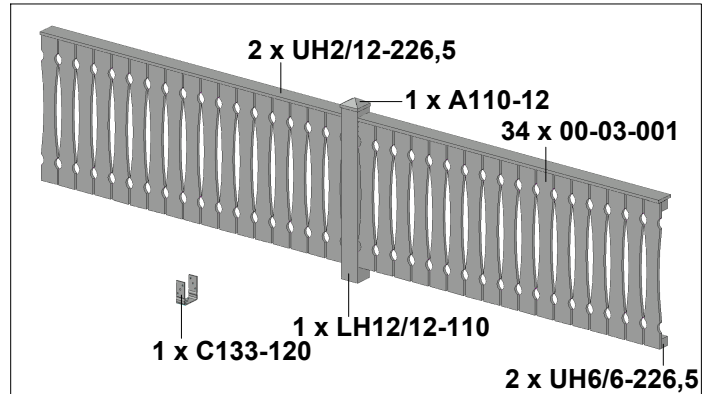

2 x C111-3		156 x C105-0040	
1 x C110-014		16 x C105-0100	
4 x L208-070		2 x C103-0040	
5 x A108-16			
1 x C110-M8			

A

2 x C111-3	
1 x C110-014	
4 x L208-070	
5 x A108-16	
1 x C110-M8	

B

je 2 x C105-0100

C

je 4 x C105-0040

je 2 x C105-0040

D

2 x C103-0040