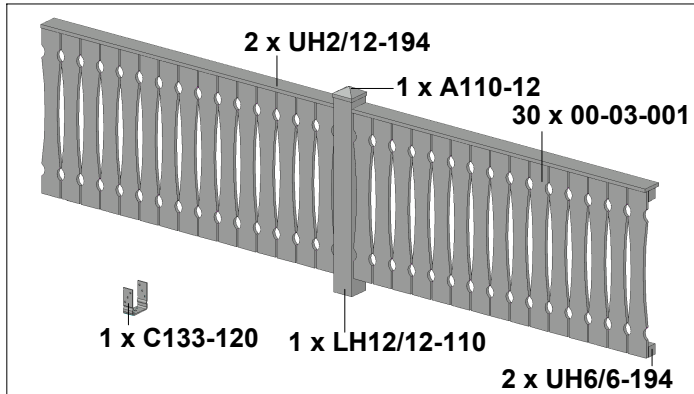

Brüstung aus Andreaskreuzen für 4-Eck Pavillon

Parapet with St Andrew's cross design for pavillion

210404 (Gr. 1)

88 x C105-0040
4 x C105-0100

210411 (Gr. 2)

2 x C111-3
1 x C110-014
4 x L208-070
5 x A108-16
1 x C110-M8
108 x C105-0040
16 x C105-0100
2 x C103-0040

A

B

C

D

Brüstung aus Andreaskreuzen für 4-Eck Pavillon

Parapet with St Andrew's cross design for pavillion

210428 (Gr. 3)

2 x C111-3		136 x C105-0040	
1 x C110-014		16 x C105-0100	
4 x L208-070		2 x C103-0040	
5 x A108-16			
1 x C110-M8			