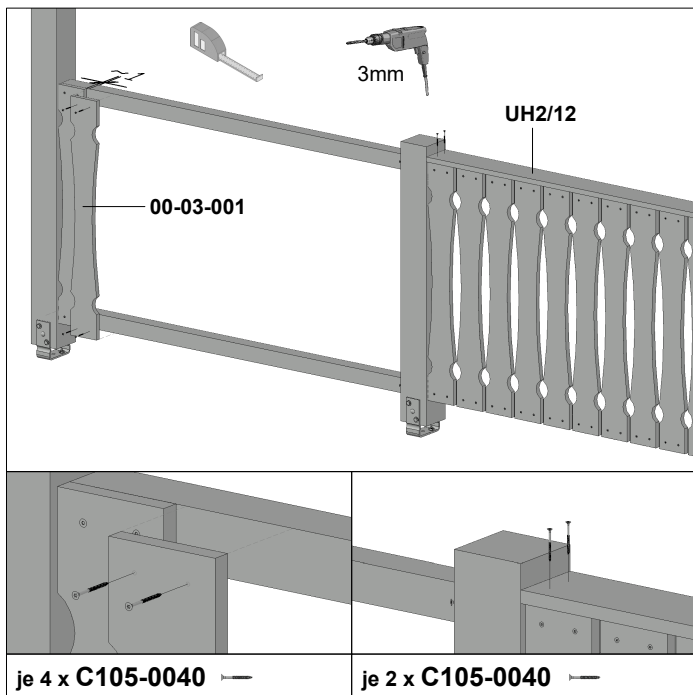

Brüstung aus Andreaskreuzen für 4-Eck Pavillon

Parapet with St Andrew's cross design for pavillion

210404 (Gr. 1)

88 x C105-0040
4 x C105-0100

210411 (Gr. 2)

2 x C111-3
1 x C110-014
4 x L208-070
5 x A108-16
1 x C110-M8
108 x C105-0040
16 x C105-0100
2 x C103-0040

A

B

C

D

Brüstung aus Andreaskreuzen für 4-Eck Pavillon

Parapet with St Andrew's cross design for pavillion

210428 (Gr. 3)

2 x C111-3		136 x C105-0040	
1 x C110-014		16 x C105-0100	
4 x L208-070		2 x C103-0040	
5 x A108-16			
1 x C110-M8			