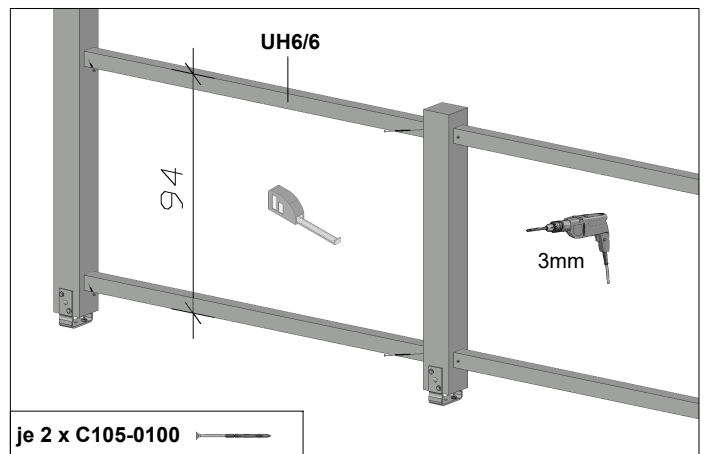

Brüstung aus Andreaskreuzen für 4-Eck Pavillon

Parapet with St Andrew's cross design for pavillion

210404 (Gr. 1)

88 x C105-0040
4 x C105-0100

210411 (Gr. 2)

2 x C111-3
1 x C110-014
4 x L208-070
5 x A108-16
1 x C110-M8
108 x C105-0040
16 x C105-0100
2 x C103-0040

A

B

C

D

Brüstung aus Andreaskreuzen für 4-Eck Pavillon

Parapet with St Andrew's cross design for pavillion

210428 (Gr. 3)

2 x C111-3		136 x C105-0040	
1 x C110-014		16 x C105-0100	
4 x L208-070		2 x C103-0040	
5 x A108-16			
1 x C110-M8			