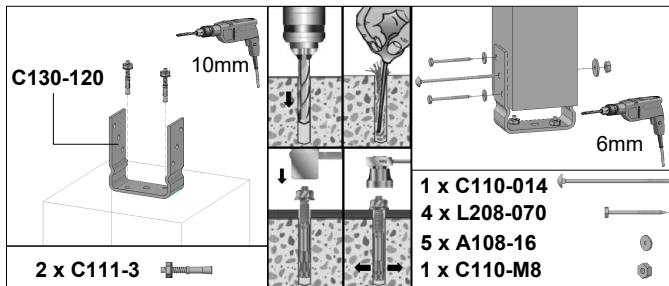

Brüstung aus Andreaskreuzen für 4-Eck Pavillon

Parapet with St Andrew's cross design for pavillion

210404 (Gr. 1)

88 x C105-0040
4 x C105-0100

210411 (Gr. 2)

2 x C111-3
1 x C110-014
4 x L208-070
5 x A108-16
1 x C110-M8
108 x C105-0040
16 x C105-0100
2 x C103-0040

A

B

C

D

Brüstung aus Andreaskreuzen für 4-Eck Pavillon

Parapet with St Andrew's cross design for pavillion

210428 (Gr. 3)

2 x C111-3		136 x C105-0040	
1 x C110-014		16 x C105-0100	
4 x L208-070		2 x C103-0040	
5 x A108-16			
1 x C110-M8			