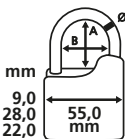

de Hochleistungsschloss

- Massiver Messingkörper
- Griffsympathischer Kunststoffmantel
- Bügel ultrahart, doppelt kugelgesichert
- Innenwerk rostfrei
- Hohe Zerreißfestigkeit
- Zylinder mehrfach aufbohrgeschützt

en High-performance padlock

1. Solid brass body
   - Protective plastic cover
   - Ultra-hardened shackle, double ball bearing locking
   - Rustproof interior
   - High breaking strength
   - Cylinder multi-protected against drilling
2. BURG-WÄCHTER UK LTD,
   Eurocam Technology Park, Chase Way,
   Bradford, West Yorkshire, England BD5 8 HW

it Lucchetto di elevate prestazioni

cs Vyoce odolný zámek

sk Vysoko výkonný zámok

hu Csúcsmínőségű lakat

ro Lacăt de foarte înaltă siguranță

SC SECURO TECH SRL, Judetul Arad,
com. Frumuseeni Nr. 727, CP: 317122

pt Cadeado de alta segurança

dk Højeffektiv lås

fi Lukko vaatavaan käyttöön

no Lås av toppkvalitet

sv Högeffektivt lås

fr Cadenas de haute performance

- Corps en laiton massif
- Gainé de PVC, bien en main
- Anse ultra-dure, double verrouillage à billes
- Intérieur inoxydable
- Haute résistance à la traction
- Cylindre multi-protégé contre le forage

BURG WÄCHTER FRANCE SASu,
Route de Pantegnies, Ancien Site EDF,
59138 Pont Sur Sambre, France

nl Hoog kwaliteitslot

- Massieve messing body
- Handige kunststof mantel om het slot
- Beugel ultrahard, dubbele kogelvergrendeling
- Roestvrij binnenwerk
- Zeer vandalismebestendig
- Cilinder meervoudig beveiligd tegen doorboring

pl Klódka wykosoprwna

sl Izjemno zmogljiva obešanka

es Candado de alto rendimiento

bg Подсилен катинар

hr Visokoučinski katanac

ru Высококачественный навесной замок

el Κλειδαριά υψηλής απόδοσης

et Eriti tugev lukk

lv Augstas izturības atslēga

tr Yüksek performanslı asma kilit

it Didelio našumo spyna

Gamma 700 55 SB