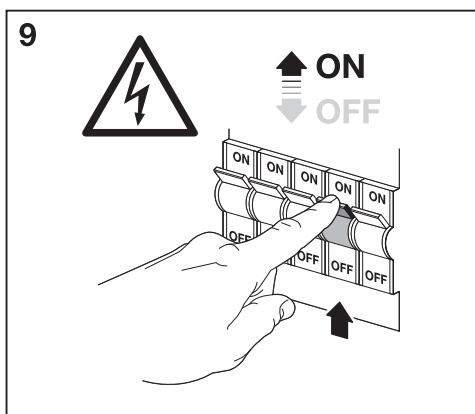

8

FLOODLIGHT ESSENTIAL SENSOR

10s-10min
ON OFF

TIME SENS LUX

5-500lux

6m +/- 2m

4058075831599
4058075831612
4058075831636

	EAN	n		QR code	ENERGY * X =
FL ESSENTIAL 100W 840 BK	4058075831476	1	AC53047		E
FL ESSENTIAL 150W 840 BK	4058075831490	1	AC53048		E
FL ESSENTIAL 200W 840 BK	4058075831513	1	AC53049		E
FL ESSENTIAL SENSOR 100W 840 BK	4058075831599	1	AC53050		E
FL ESSENTIAL SENSOR 150W 840 BK	4058075831612	1	AC53051		E
FL ESSENTIAL SENSOR 200W 840 BK	4058075831636	1	AC53052		E