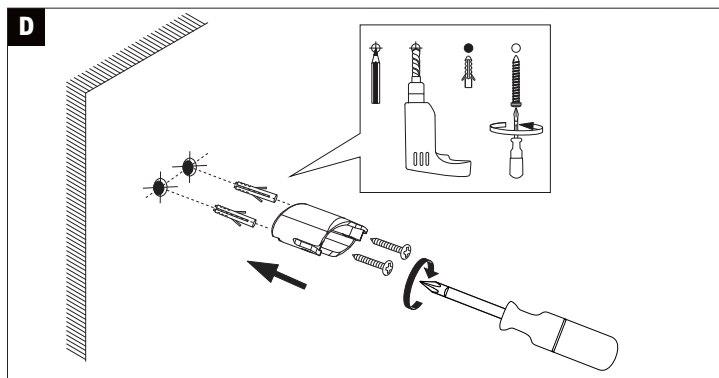

Paulmann

IP44

Info

www.paulmann.com

Paulmann Licht GmbH
Quezinger Feld 2
31832 Springe
Germany

www.paulmann.com

Art.-Nr.: 943.38
943.39
943.40
943.41

PSH 08/20

Incl.

F	Art.-Nr.: 943.38 943.39	$\geq 40\text{lux}$ LED	$< 40\text{lux}$ LED	+	= 100% LED 305x120
	Art.-Nr.: 943.40 943.41	$\geq 40\text{lux}$ LED	$< 40\text{lux}$ LED	+	= 100% LED 155x60 + 40% LED 155x180

Hiermit erklärt Paulmann Licht, dass der Funkanlagentyp Art.-Nr.: 943.38/39/40/41 der Richtlinie 2014/53/EU entspricht. Der vollständige Text der EU-Konformitätserklärung ist unter der folgenden Internetadresse verfügbar: www.paulmann.de Zugelassen für den Betrieb in allen Ländern der EU / Approved for operating in all European countries

CE: Konform mit / in accordance with / conformément a 2014/30/EU, 2014/53/EU <http://www.paulmann.com/ce>

Funk-Frequenz 2,4 GHz-2,4835 GHz Abgestrahlte Energie 10mW NO

Doesn't apply for the geographical area within a radius of 20km from the centre on "Ny Alesund"