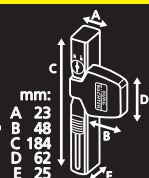

Art.-Nr. WinSafe WS 33 BR SB