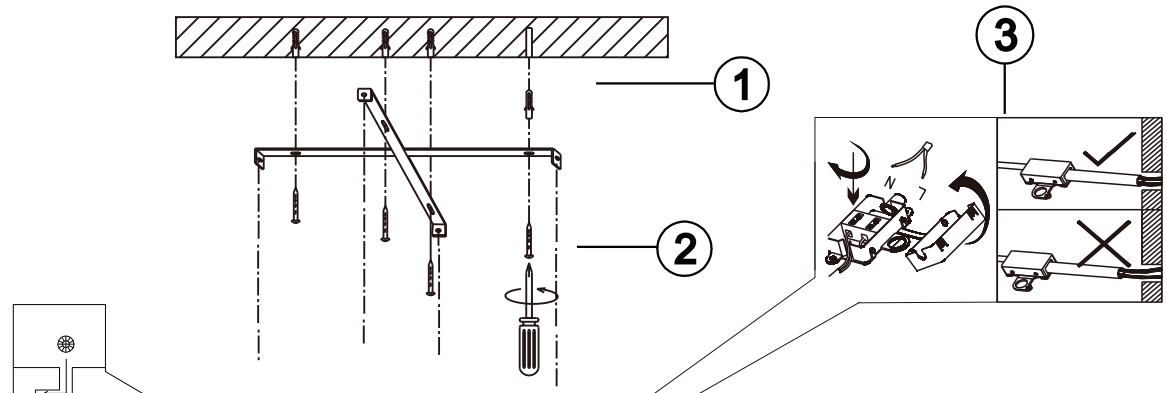

MAX 120W LED DC 35V 230V~ 50/60Hz	
Frequency Bandwidth	Maximal radiation transmitting power
2410-2475MHz	-0.7dBm

GLOBO LIGHTING

67260-120

B

ON

LM ↑

6000K

ON	○ OFF
☀ LM ↑	☀ LM ↓
● CCT ↑	○ CCT ↓
↻	☾