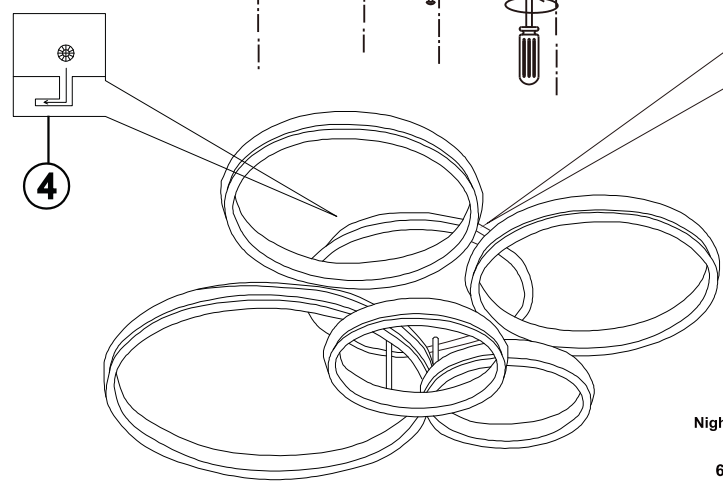

MAX 120W LED DC 35V 230V~ 50/60Hz	
Frequency Bandwidth	Maximal radiation transmitting power
2410-2475MHz	-0.7dBm

GLOBO LIGHTING

67260-120

B

ON

LM ↑

6000K

ON	○ OFF
☀ LM ↑	☀ LM ↓
● CCT ↑	○ CCT ↓
↻	☾

OFF

LM ↓

2700K

Night light

Night light → 2700K

6000K ← 4000K

- memory function
- 4000K **3** LIGHT STEPS 6000K 2700K
- 2700K-6000K
- night light
- dimmable
- colour fixing
- incl.
- many light steps
- many steps

1 2 3 4

2x AAA 1.5V battery incl.

Reset remote control

ON Step 1 → OFF Step 2 → ON Step 3 → OFF Step 4 → ON Step 5 → OFF Step 6 → ON Step 7

2700K → 4000K → 6000K → Night light

BATTERY DATA

2xAAA Super Heavy Duty Battery*incl.

*Manufacturer: Shenzhen GMCELL TECHNOLOGY CO.,LTD

Address: G Building,Hualian Panorama International Building, 27 District, Bao'an, Shenzhen,China

Model:R03P UM-4 1.5V

SAFETY INSTRUCTIONS

GLOBO Handels GmbH
 Gewerbestrasse 3, A-9184 Sankt Peter, AUSTRIA
 www.globo-lighting.com | office@globo-lighting.com