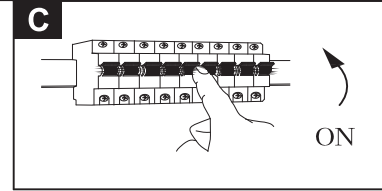

GLOBO Handels GmbH
Gewerbestrasse 3, A-9184 Sankt Peter, AUSTRIA
www.globo-lighting.com | office@globo-lighting.com