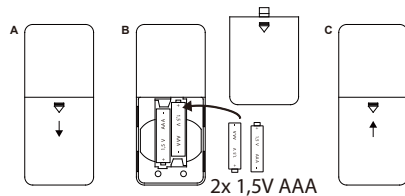

Verbinden der Fernbedienung an die Leuchte

Schalten Sie die Leuchte über den Wandschalter aus, bevor Sie die Leuchte anlernen. Drücken Sie den SETUP Knopf ( ). Halten Sie diesen gedrückt, während Sie die Leuchte über den Wandschalter einschalten. Innerhalb der nächsten Sekunden ertönt ein Piepen (2x) und die Leuchte blinkt. Die Leuchte ist nun an die Fernbedienung angelernt.

Reset

Schalten Sie die Leuchte zunächst über den Wandschalter aus, um die Leuchte zu reseten. Drücken Sie den ON/OFF Knopf ( ). Halten Sie diesen für ca. 5 sek. gedrückt, während Sie die Leuchte über den Wandschalter einschalten, bis die Leuchte (2x) piept und blinkt.

Technische Daten:

Betriebsspannung: 3V
Betriebsstrom: 10 mA
Reichweite der Fernbedienung: 10 m
Übertragungsart: Funk (2,4GHz / 9dBm)
Batterie: 2x 1,5V AAA

Teach the remote control to the light

Switch off the light via the wall switch before teaching. Press and hold the SETUP button ( ), during you switch on the light via the wall switch. Within the next few seconds, a beep sounds (2x) and the light flashes. The light is taught to the remote control now.

Reset

To reset the light, first switch of the light via the wall switch. Press and hold the ON/OFF button ( ) for approx. 5 seconds, during you switch on the light via the wall switch, until the light starts beeping (2x) and flashing.

Specifications:

operation voltage: 3V
operation current: 10 mA
remote distance: 10 m
transmission mode: radio (2,4GHz / 9dBm)
battery: 2x 1,5V AAA