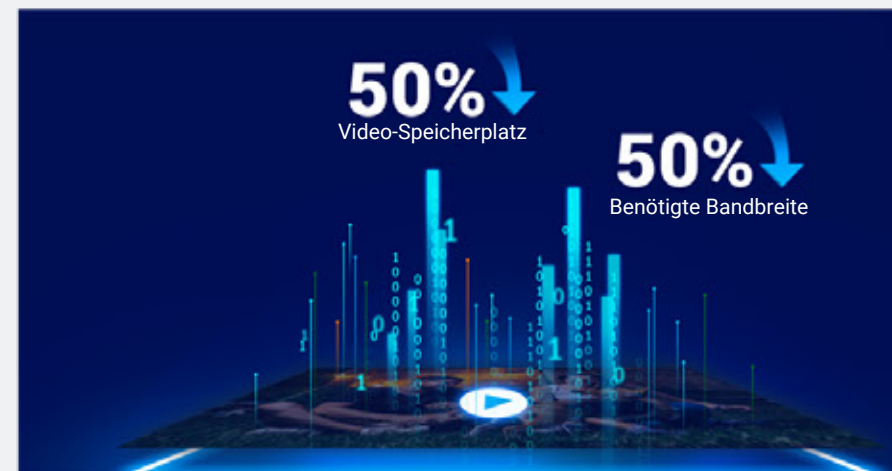

H.265 für ein verbessertes Videoerlebnis

H.265 sorgt für ein flüssigeres Bilderlebnis und benötigt dabei nur etwa 50 % des Speicherplatzes, den Kameras mit H.264 benötigen.³