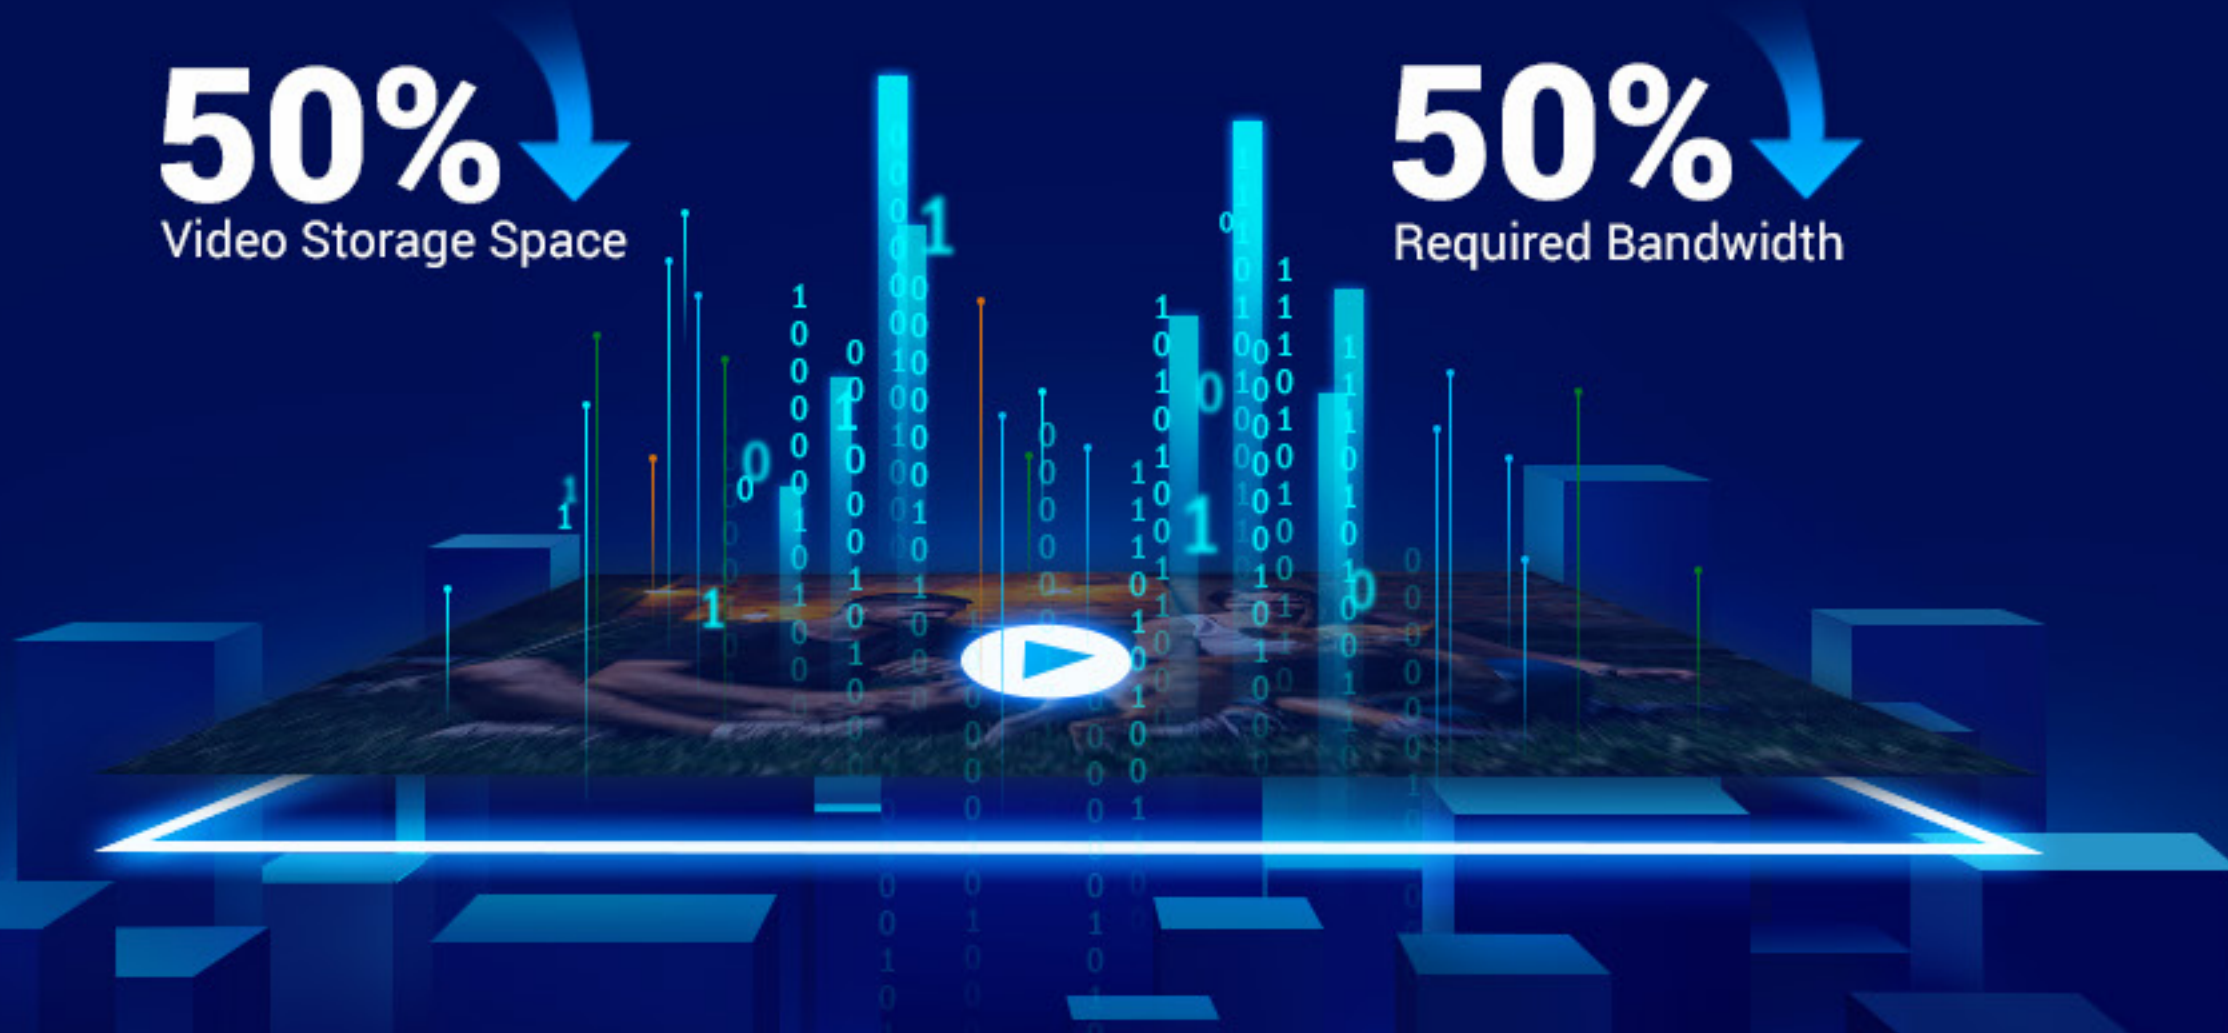

Enhanced viewing pleasure with smaller video files

Compared to the prevailing H.264 video compression technology, H.265 creates a more fluid viewing experience with recorded videos. Meanwhile, you won't have to worry about large video files taking up too much of your storage space – H.265 technology reduces their sizes by up to 50%³.

50% ↓
Video Storage Space

50% ↓
Required Bandwidth