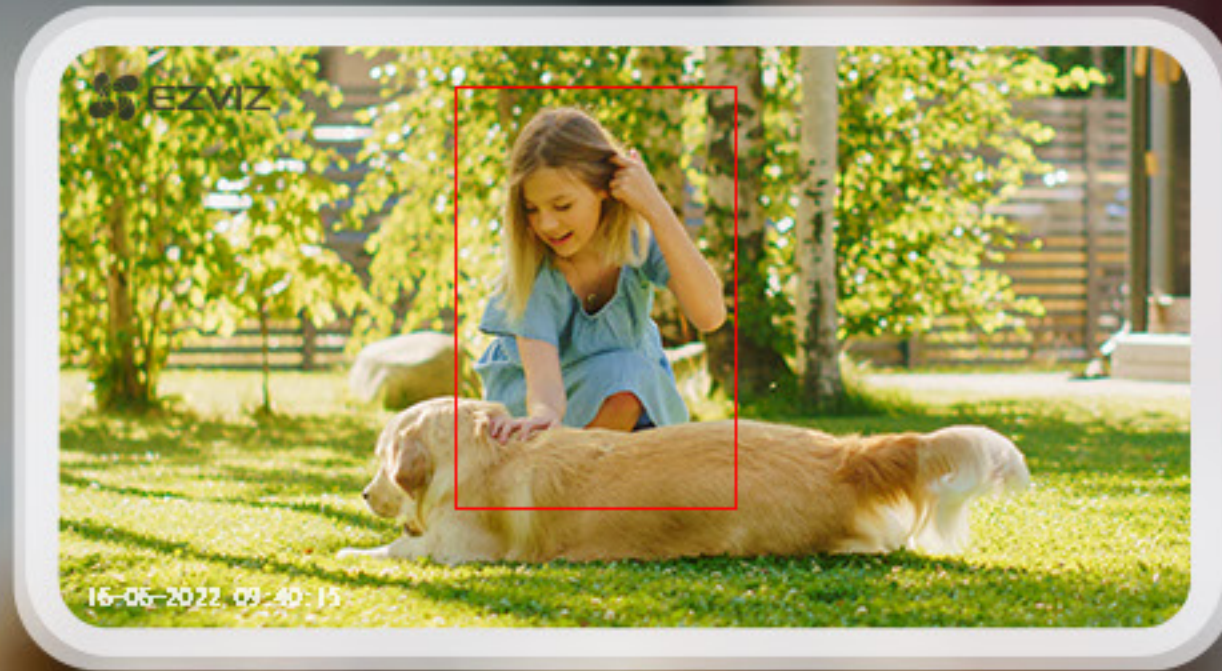

H3c

Wi-Fi Smart Home Camera

Reliable protection simplified

If you're looking for a simple, sturdy and smart camera that is very affordable at the same time, the H3c is possibly the best option you will find. The camera is well-designed to deliver trusted protection from day to night, including AI-powered human detection, weatherproof enclosure, clear video quality, far-reaching night vision and more.

Smart Integration with Google Assistant, Amazon Alexa & IFTTT

Supports MicroSD Card¹ (Up to 512 GB)

Supports EZVIZ CloudPlay Storage²

AI algorithm for alerts that matter

The camera's onboard AI algorithm helps distinguish and detect moving people in particular, so as to reduce insignificant alerts caused by falling leaves or flying insects. You will receive smarter notifications that matter to you.

Crisp 1080p video with extended night vision

When it comes to home security, details matter. With the H3c, you can view and record everything in Full HD, and enjoy sharp black-and-white night vision to see up to 30 meters in even darkness.

Smart integration, hands-free control

You can integrate the H3c to your existing smart home system. Voice-enable the live viewing with "Hey Google" or "Alexa" to check what's happening on a bigger screen.