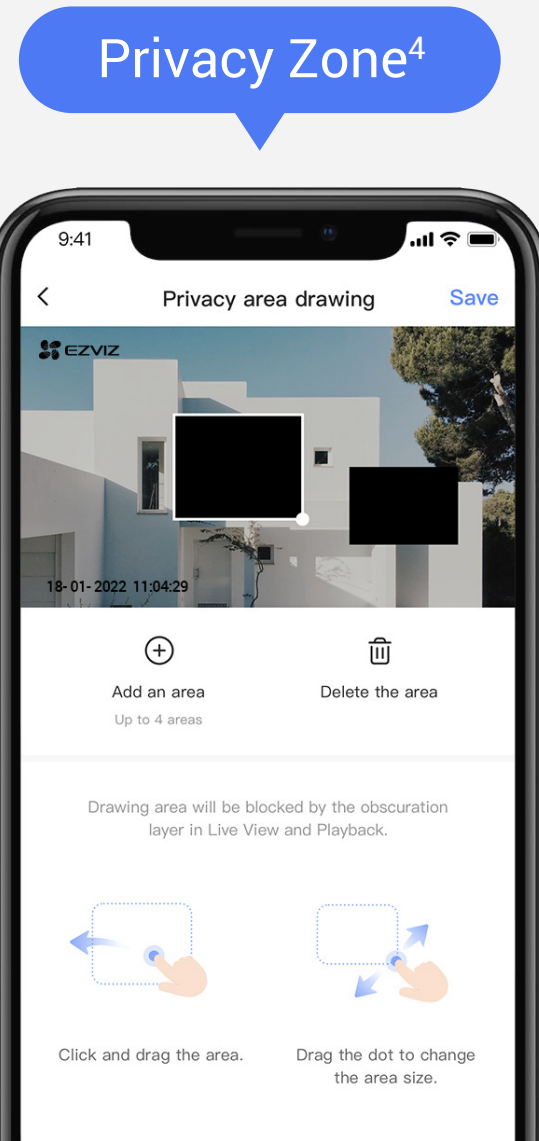

TLS
Data Transmission
Encryption

AES-128
Data Encryption

- 1 A local storage card must be purchased separately.
- 2 Cloud storage service is only available in certain markets. Please verify the availability before making any purchase.
- 3 Data from EZVIZ Lab's test results under standard conditions. The video compression efficiency will vary with the frequency and complexity of the activity captured, as well as other environmental factors.
- 4 Users can draw in rectangles to customize up to 4 privacy zones.