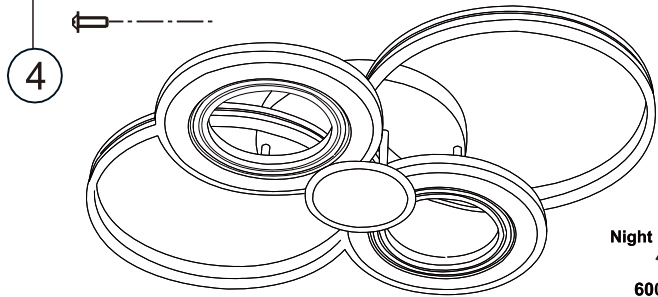

**A**

LED MAX 110W 35V  
220-240V~ 50/60Hz

Frequency Bandwidth	Maximal radiation transmitting power
2410-2475MHz	-0.7dBm

OFF

**GLOBO**  
LIGHTING  
www.globo-lighting.com

**67191-110**

**ON**  
LM ↑  
6000K

Night light → 2700K  
6000K ← 4000K

- memory function
- 4000 K **3** LIGHT STEPS 6000 K 2700 K
- 2700K-6000K
- night light
- dimmable
- colour fixing
- incl.
- many light steps
- many steps

GLOBO Handels GmbH  
Gewerbestr. 3  
A-9184 Sankt Peter  
AUSTRIA