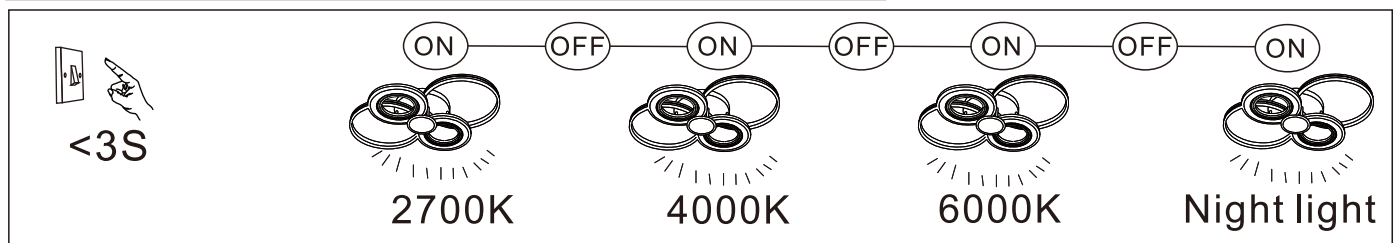

**A**

LED MAX 110W 35V  
220-240V~ 50/60Hz

Frequency Bandwidth	Maximal radiation transmitting power
2410-2475MHz	-0.7dBm

OFF

**GLOBO**  
LIGHTING  
www.globo-lighting.com

**67191-110**

**ON**  
LM ↑  
6000K

Night light → 2700K  
6000K ← 4000K

- memory function
- 4000 K **3** LIGHT STEPS 6000 K 2700 K
- 2700K-6000K
- night light
- dimmable
- colour fixing
- incl.
- many light steps
- many steps

GLOBO Handels GmbH  
Gewerbestr. 3  
A-9184 Sankt Peter  
AUSTRIA