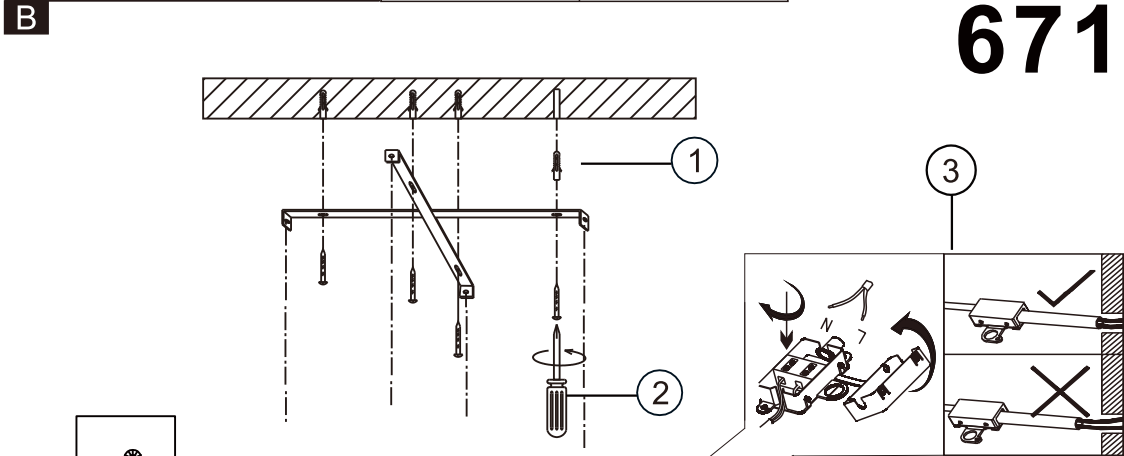

**A**

LED MAX 110W 35V  
220-240V~ 50/60Hz

Frequency Bandwidth	Maximal radiation transmitting power
2410-2475MHz	-0.7dBm

OFF

**GLOBO**  
LIGHTING  
www.globo-lighting.com

**67191-110**

**ON**  
LM ↑  
6000K